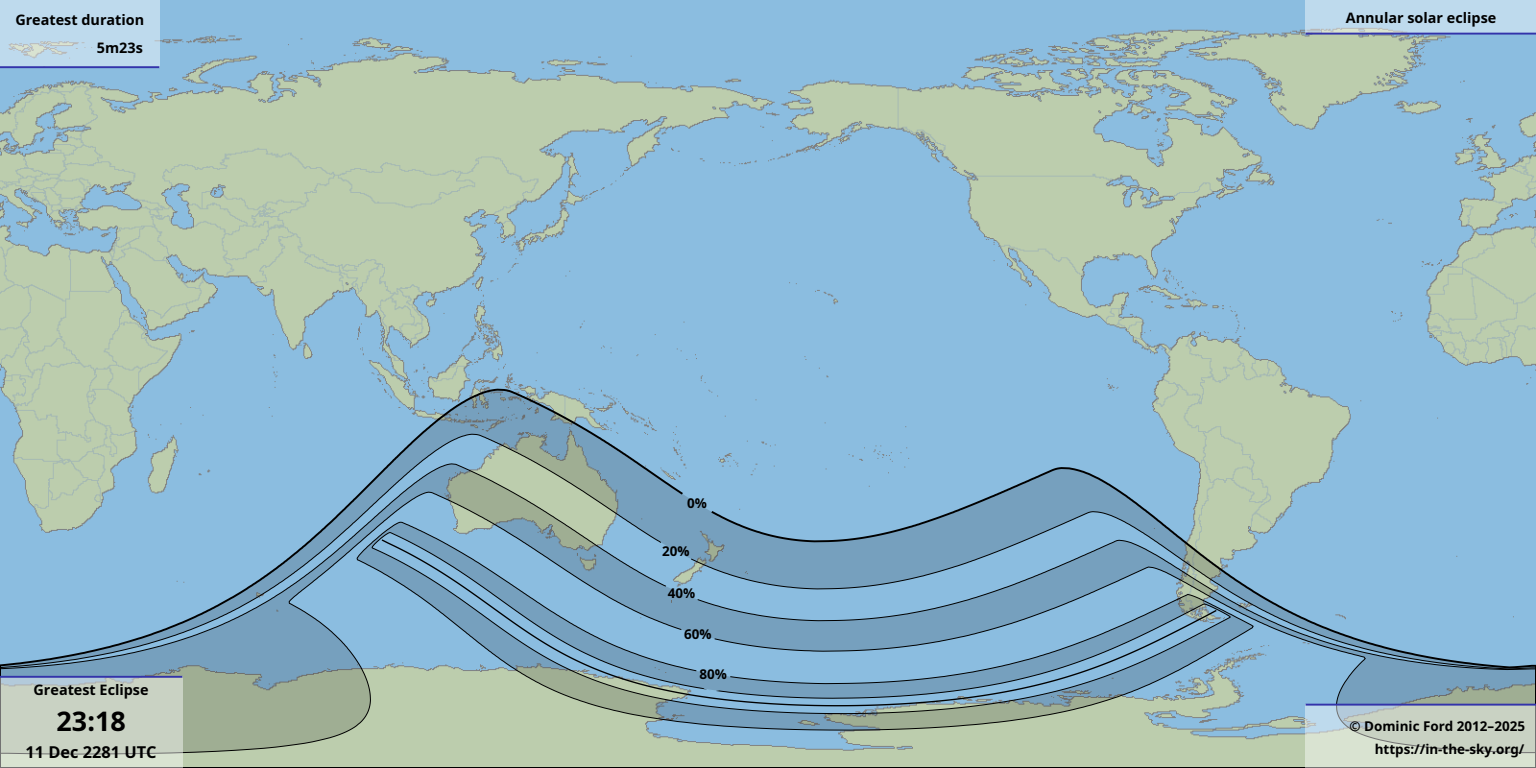

Greatest duration

5m23s

Greatest Eclipse

23:18

11 Dec 2281 UTC