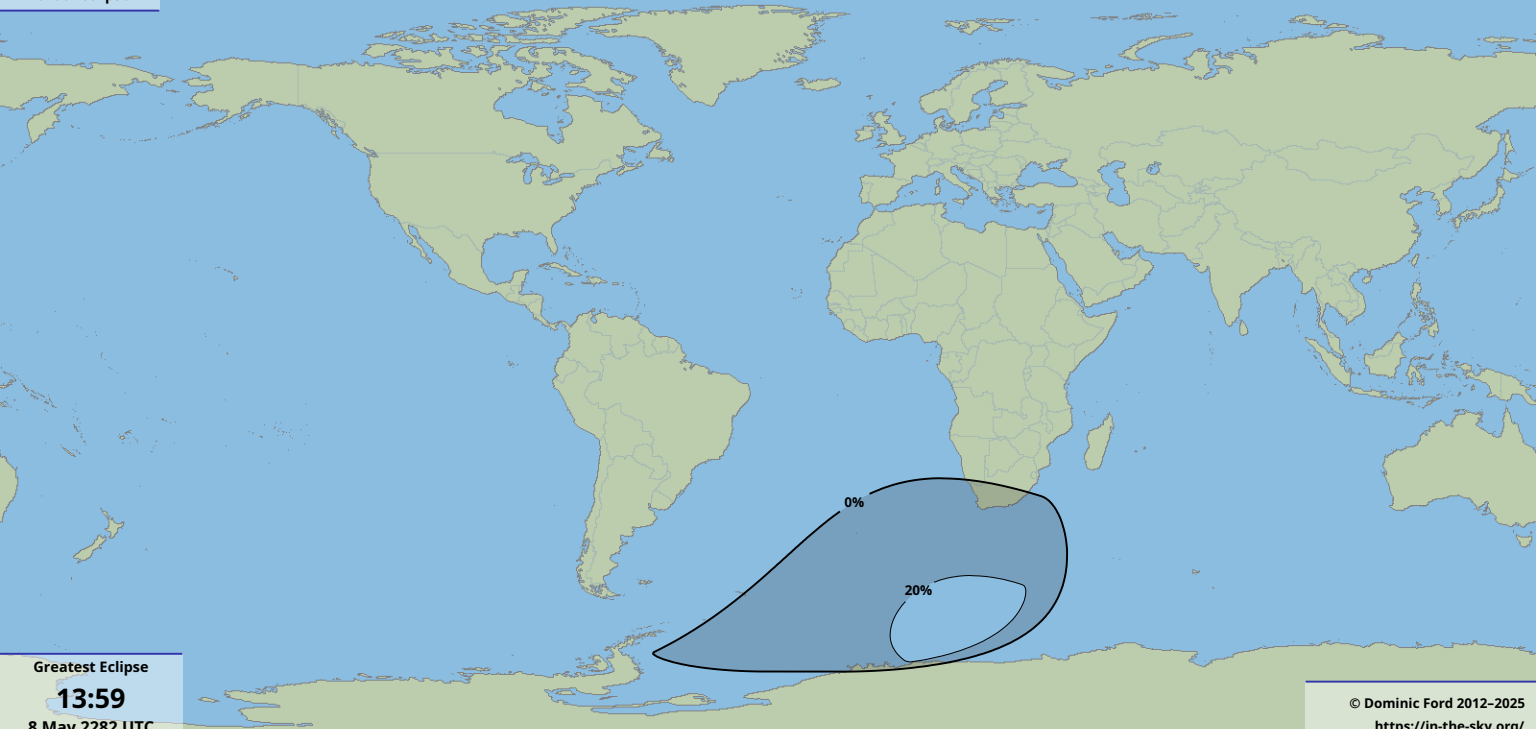

Partial eclipse

Greatest Eclipse

**13:59**

8 May 2282 UTC

© Dominic Ford 2012-2025

<https://in-the-sky.org/>