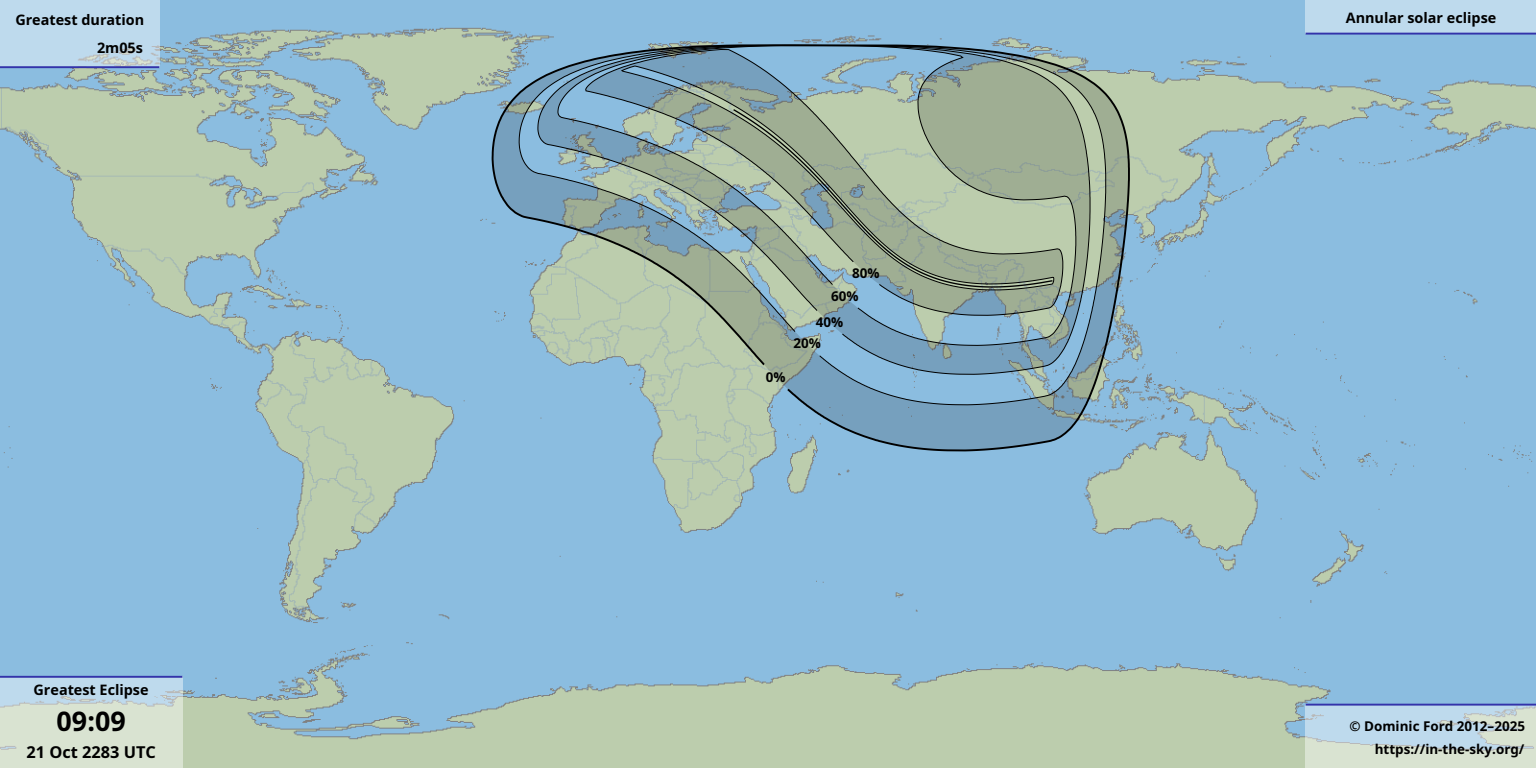

Greatest duration

2m05s

Greatest Eclipse

09:09

21 Oct 2283 UTC