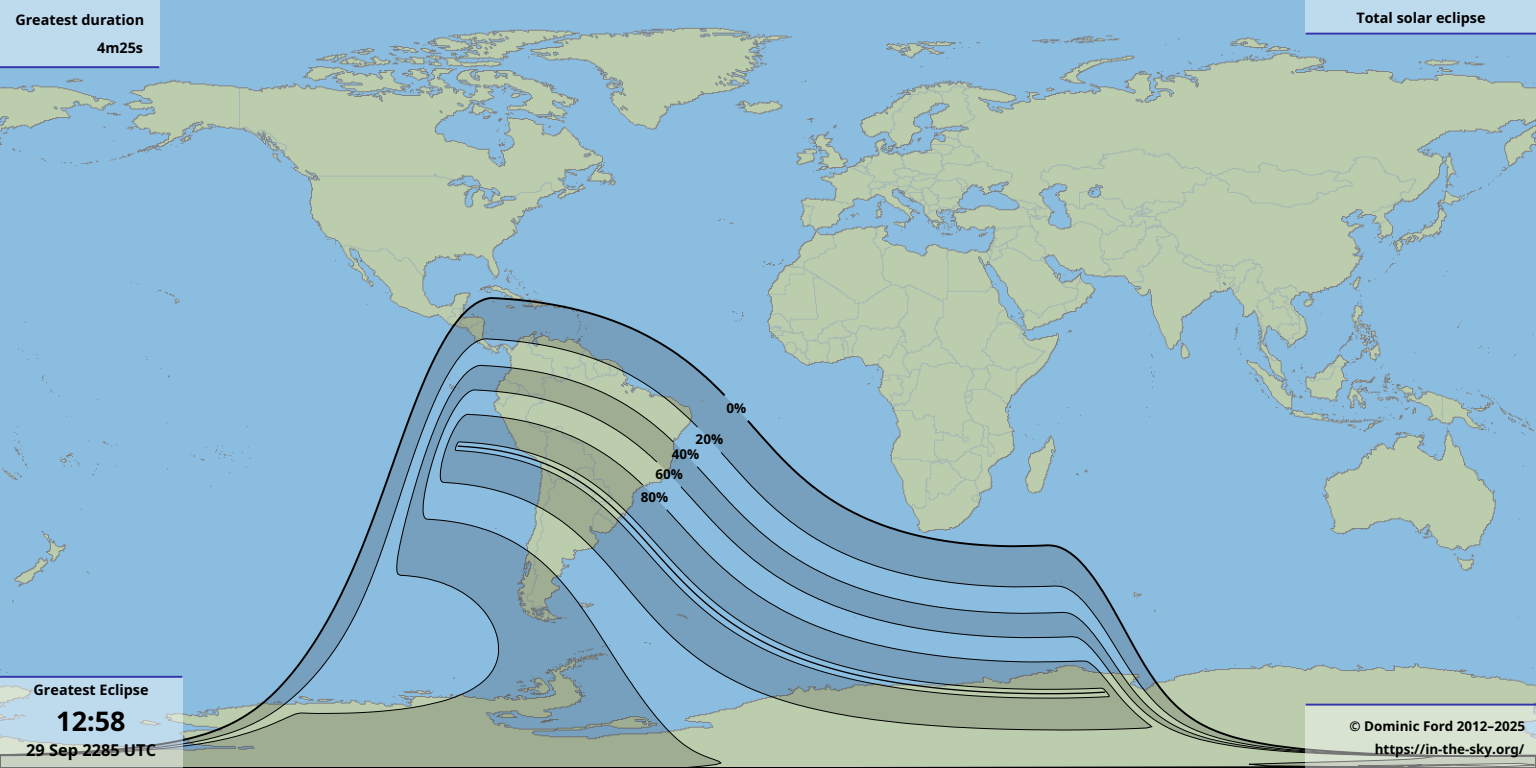

Greatest duration

4m25s

Greatest Eclipse

12:58

29 Sep 2285 UTC