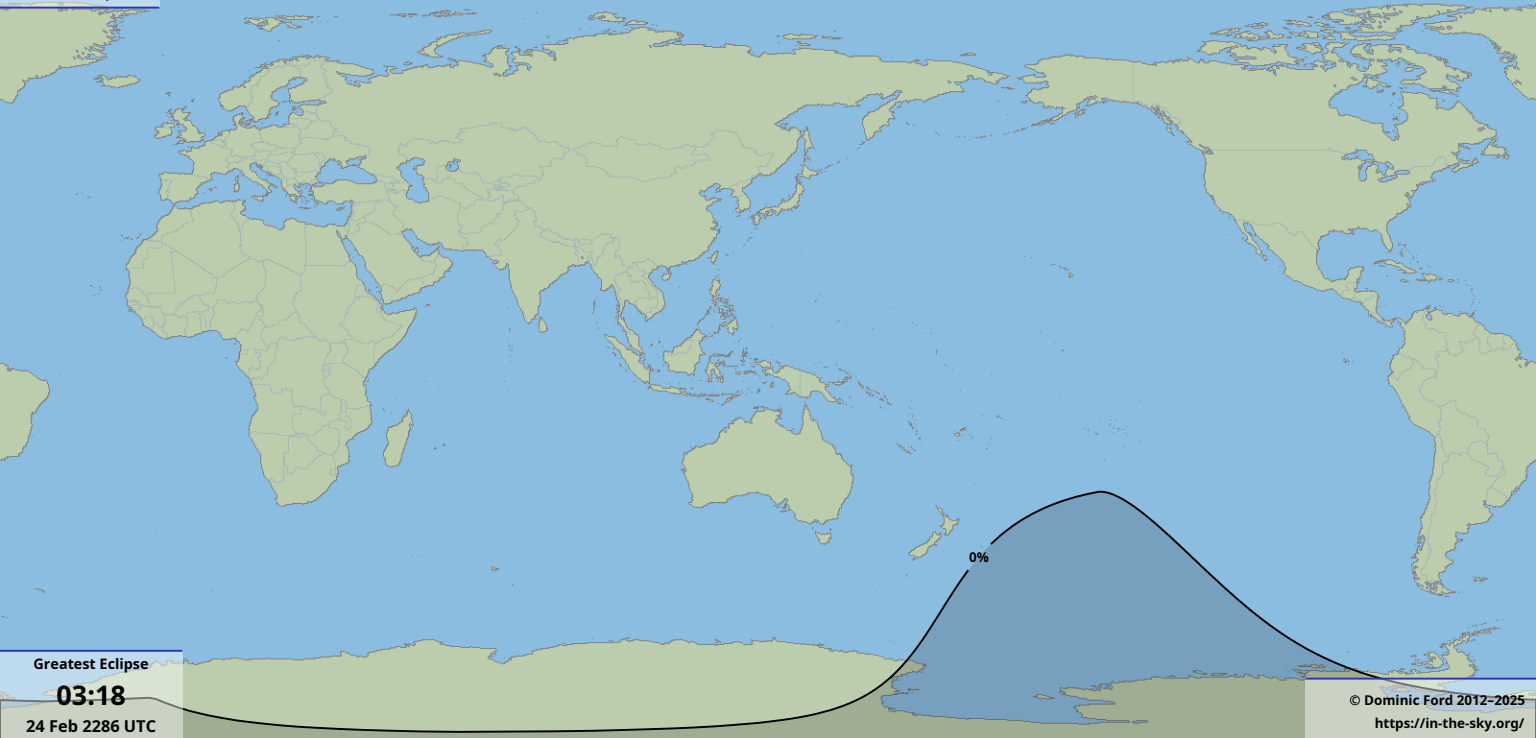

Partial eclipse

Greatest Eclipse

**03:18**

24 Feb 2286 UTC

© Dominic Ford 2012–2025

<https://in-the-sky.org/>