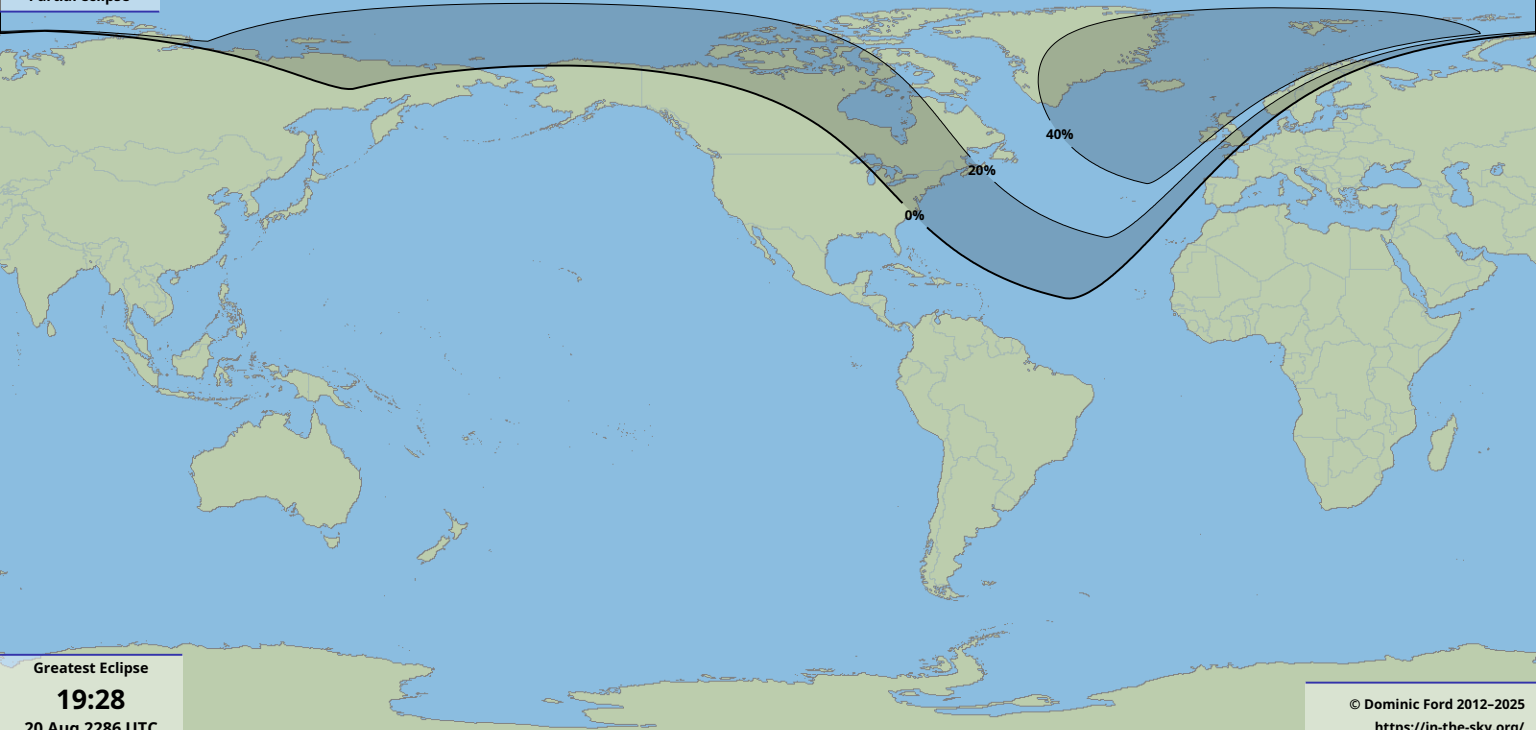

Partial eclipse

Greatest Eclipse

**19:28**

20 Aug 2286 UTC

© Dominic Ford 2012–2025

<https://in-the-sky.org/>