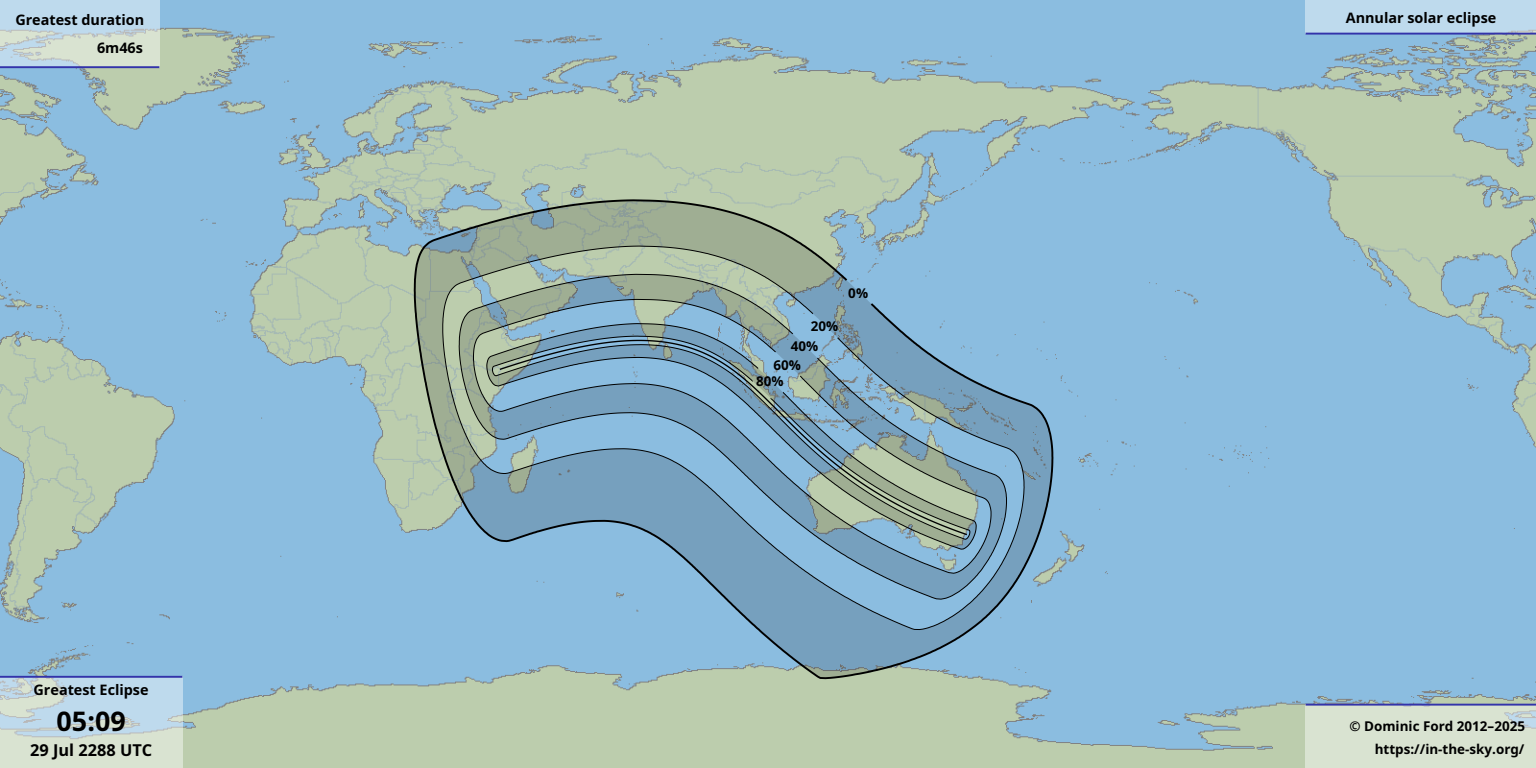

Greatest duration

6m46s

Greatest Eclipse

05:09

29 Jul 2288 UTC