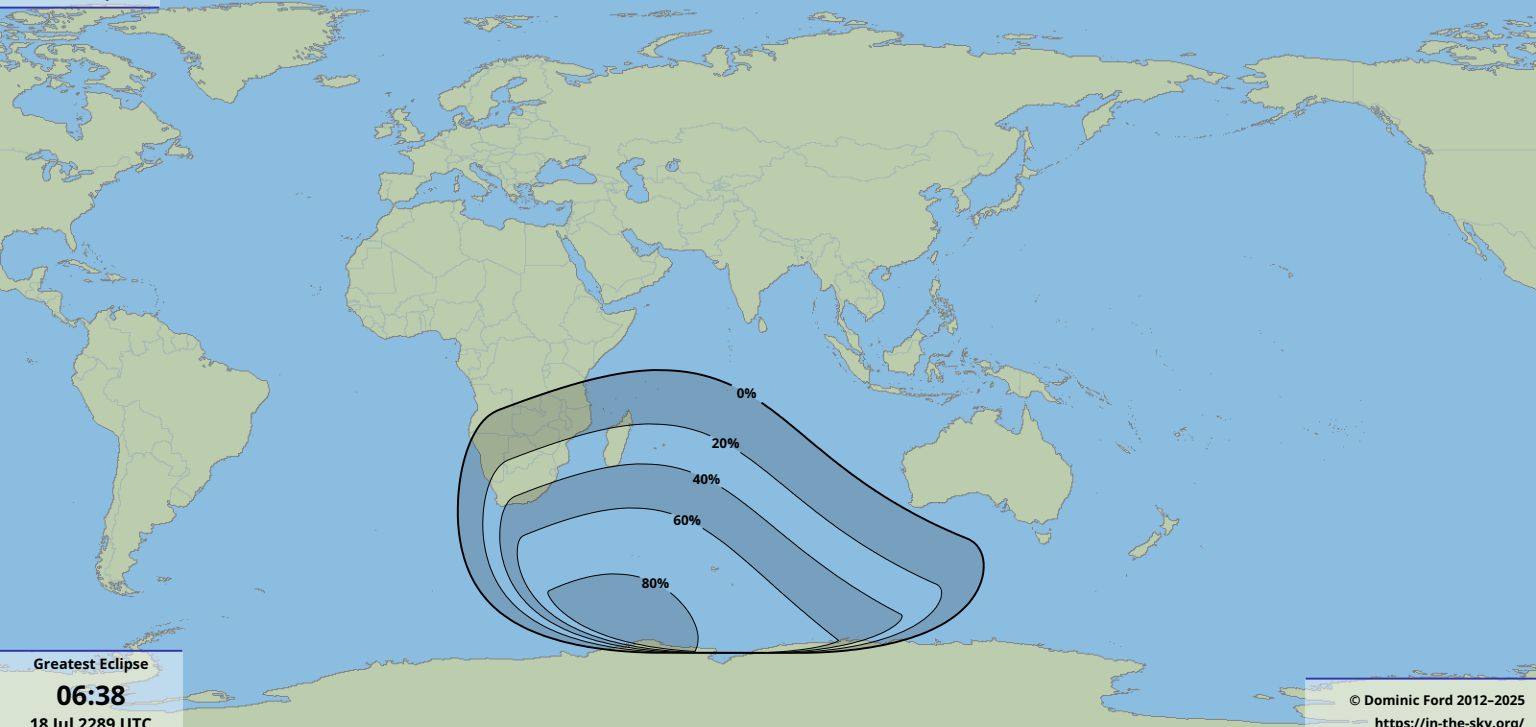

Partial eclipse

Greatest Eclipse

**06:38**

18 Jul 2289 UTC