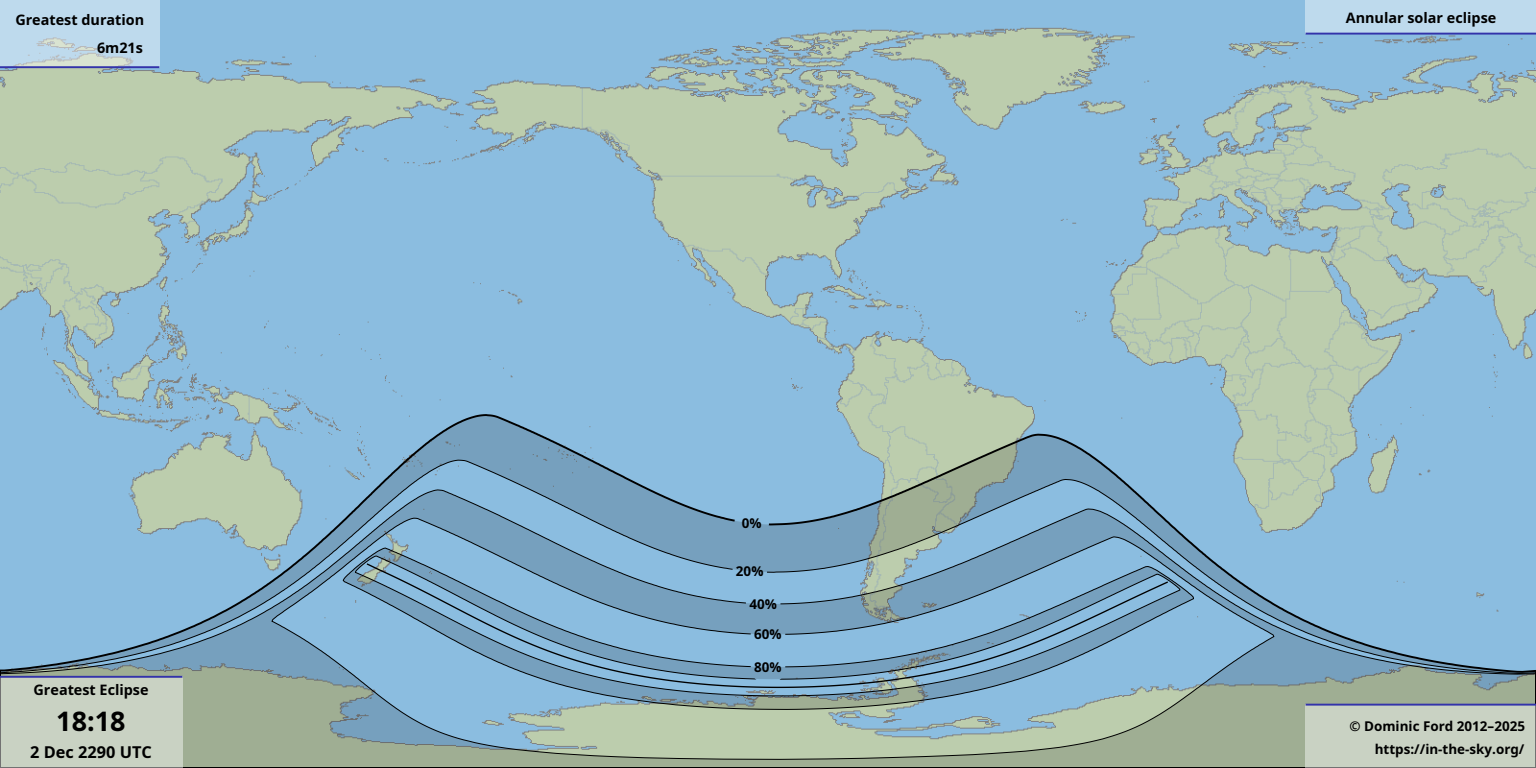

Greatest duration

6m21s

Greatest Eclipse

18:18

2 Dec 2290 UTC