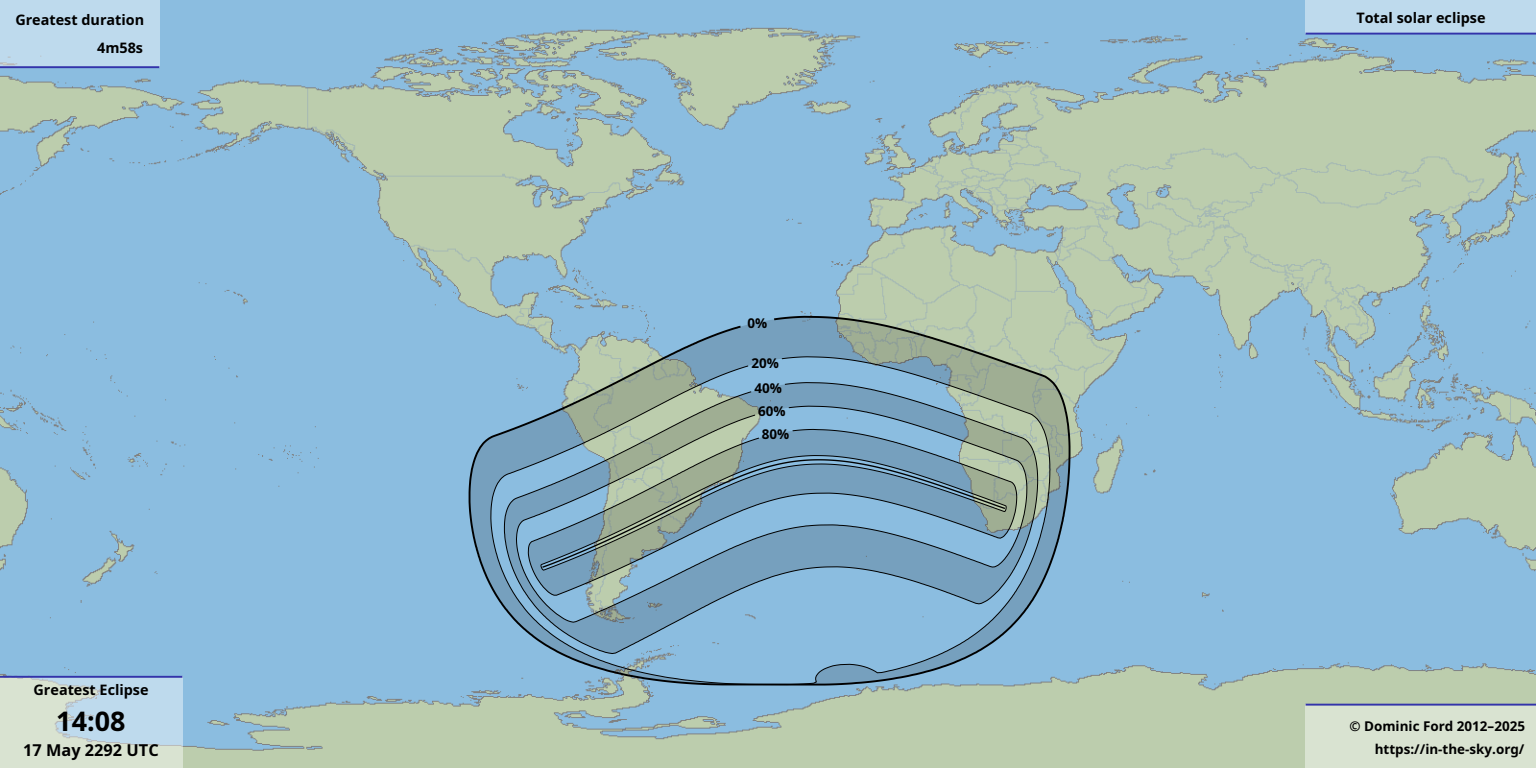

Greatest duration  
4m58s

Greatest Eclipse

14:08

17 May 2292 UTC