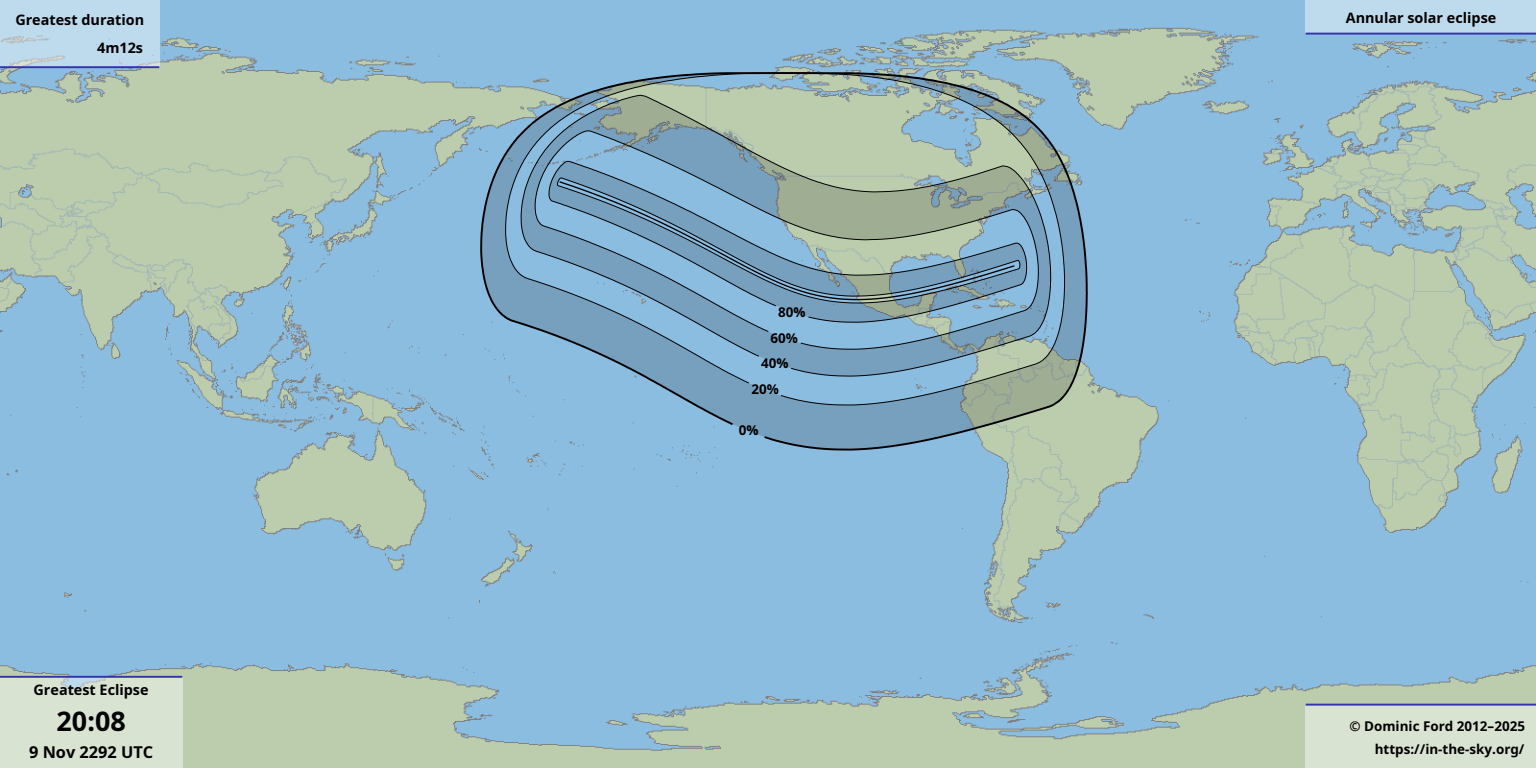

Greatest duration

4m12s

Greatest Eclipse

20:08

9 Nov 2292 UTC