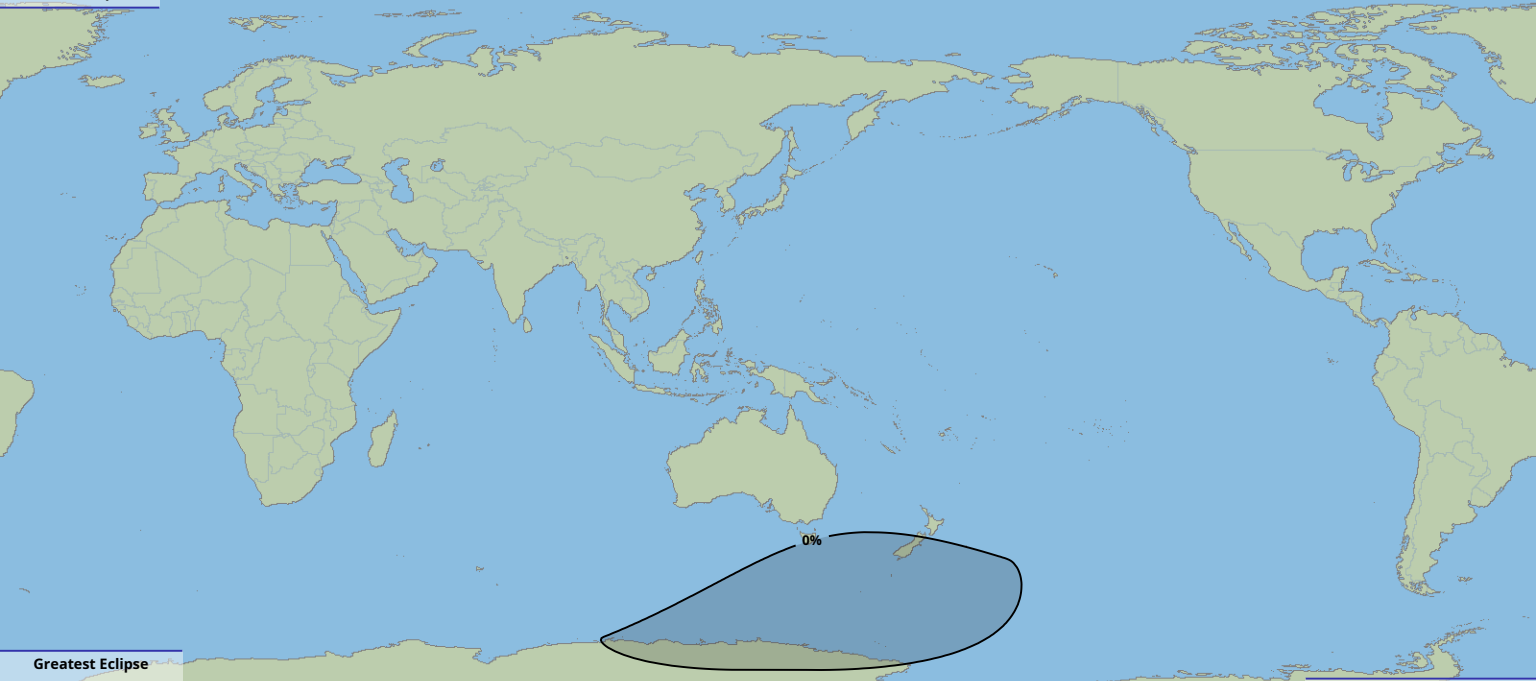

Partial eclipse

Greatest Eclipse

02:48

7 May 2293 UTC

© Dominic Ford 2012–2025

<https://in-the-sky.org/>