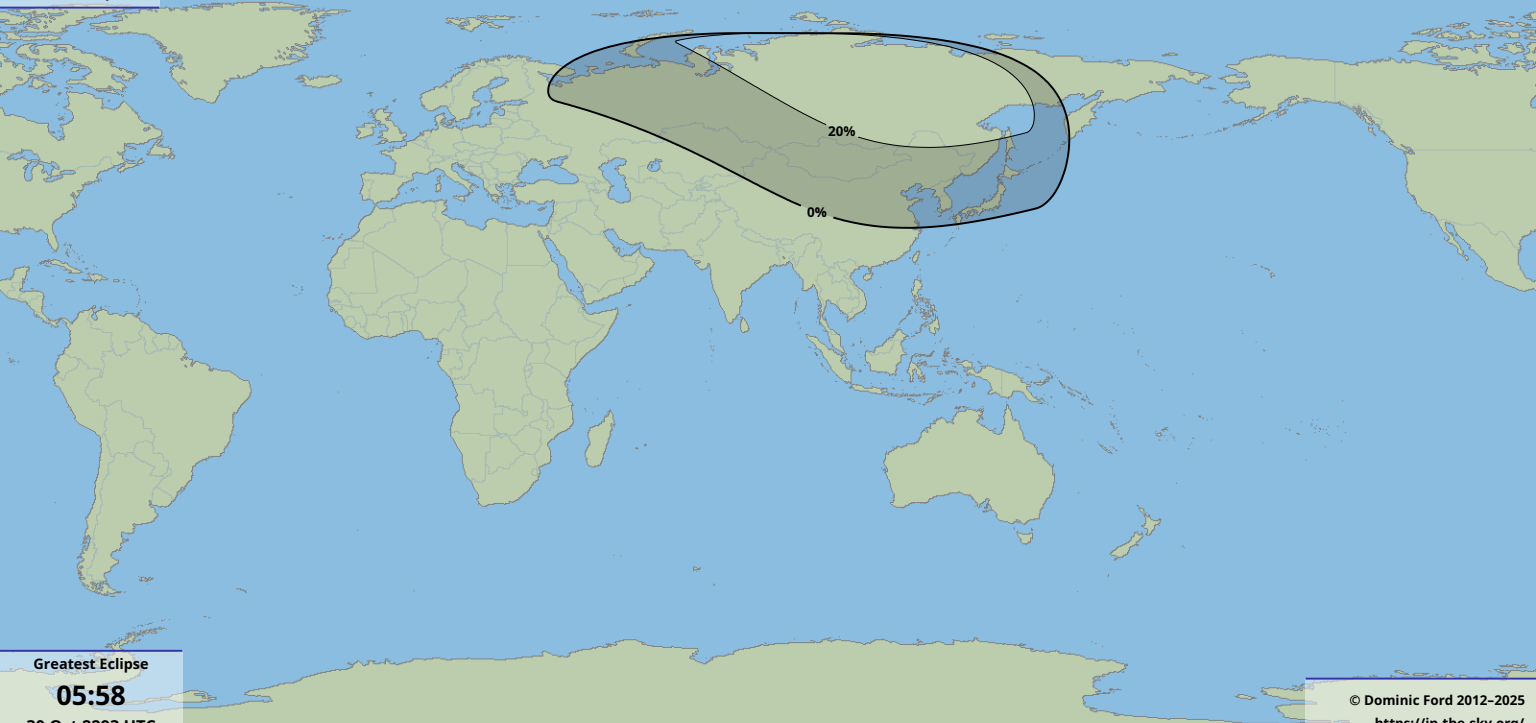

Partial eclipse

Greatest Eclipse

05:58

30 Oct 2293 UTC

© Dominic Ford 2012–2025

<https://in-the-sky.org/>