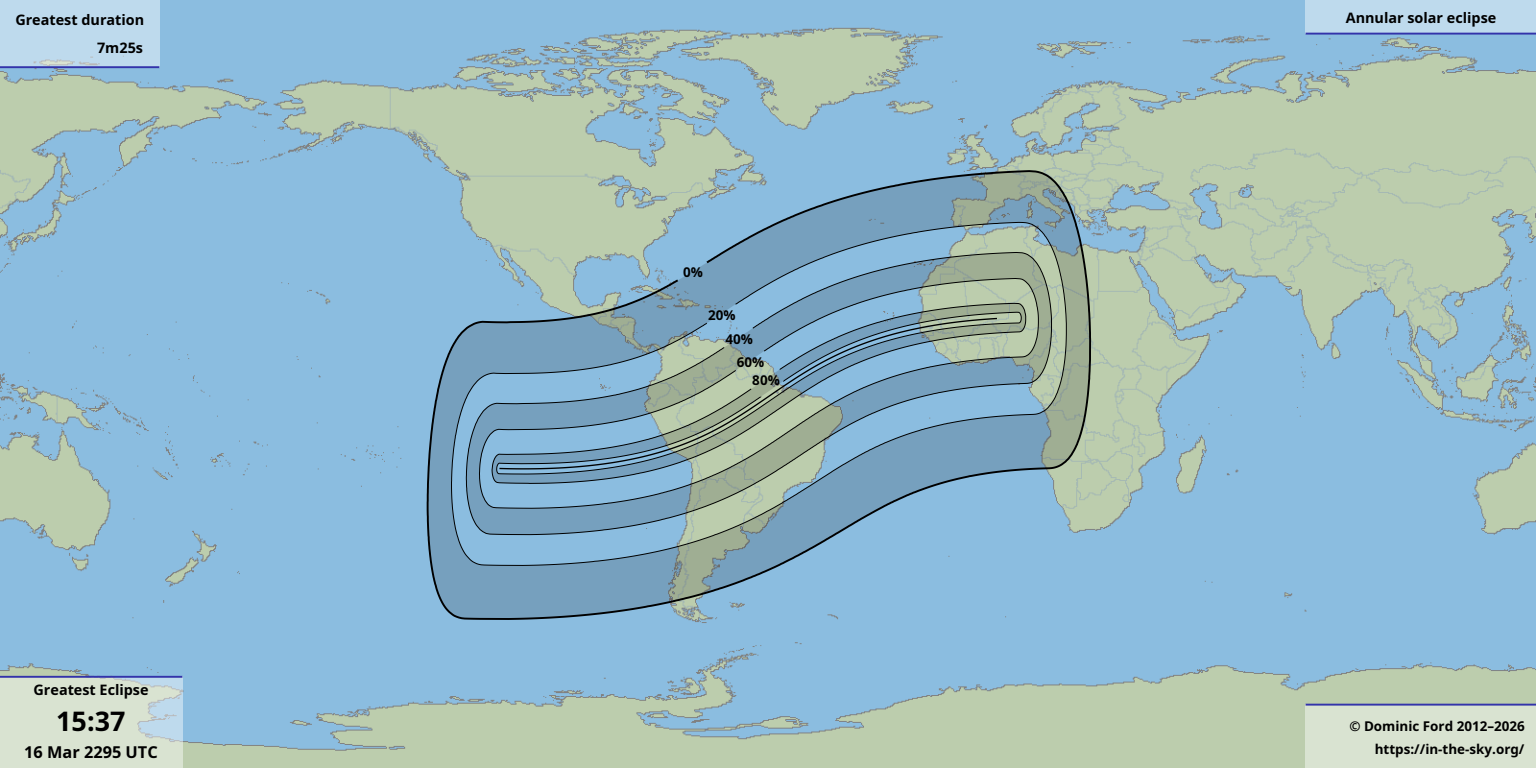

Greatest duration
7m25s

Greatest Eclipse
15:37
16 Mar 2295 UTC