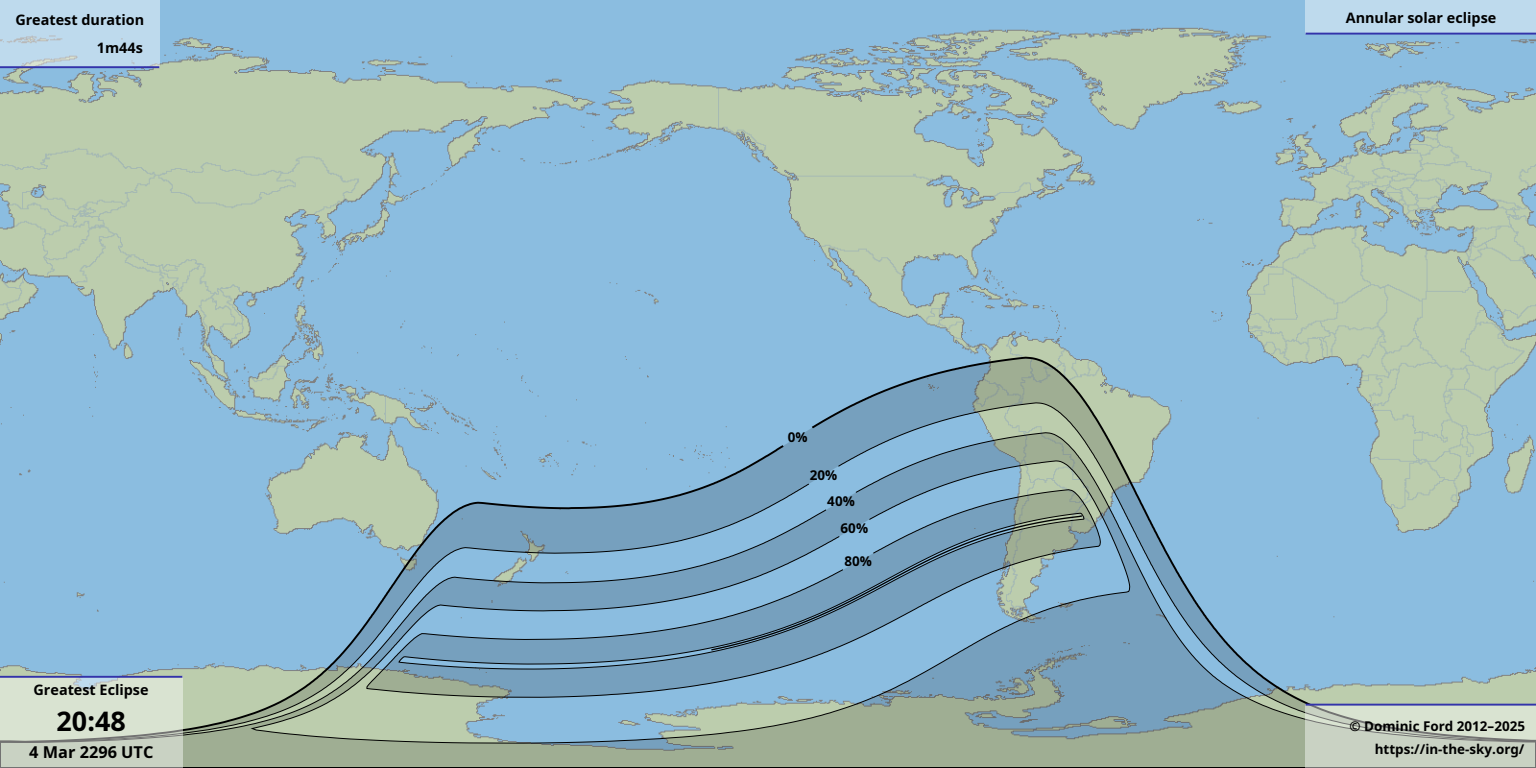

Greatest duration

1m44s

Greatest Eclipse

20:48

4 Mar 2296 UTC