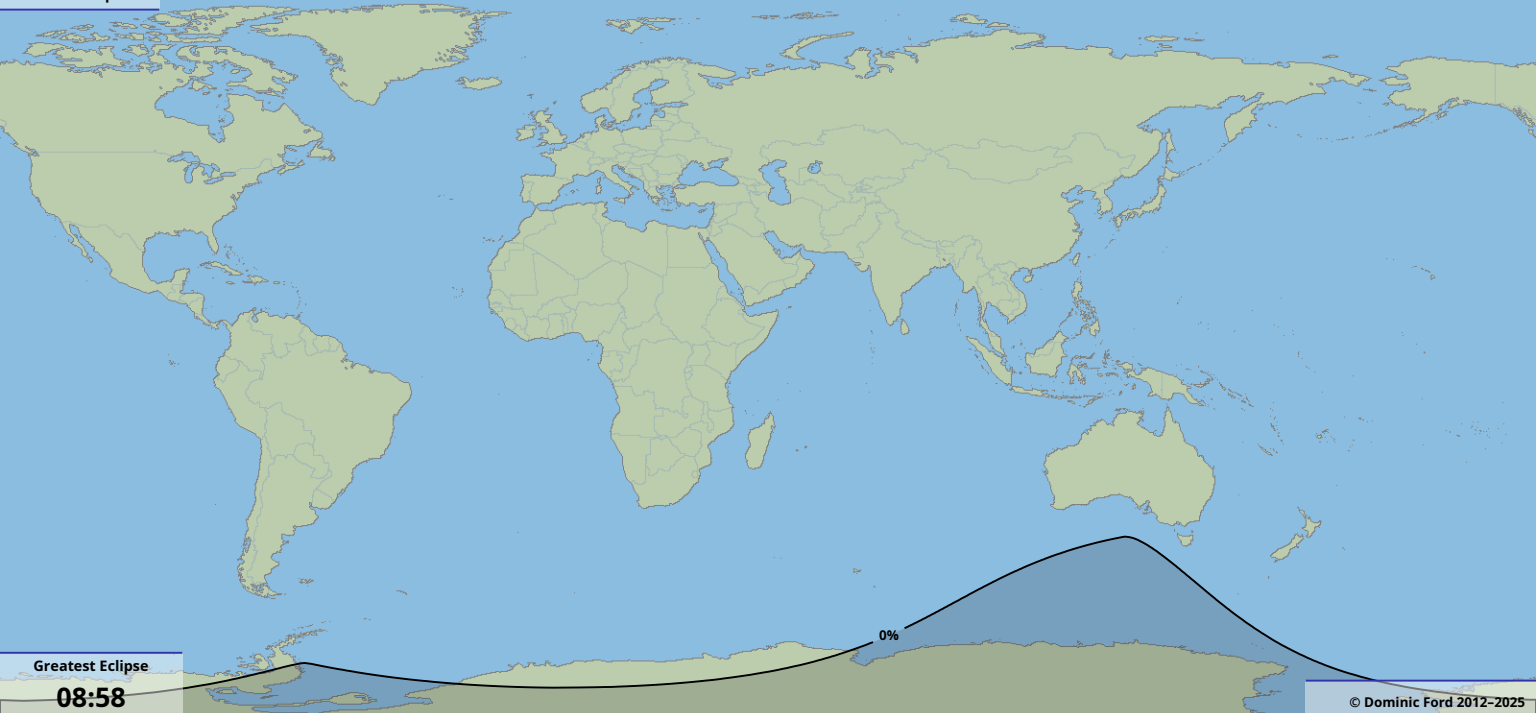

Partial eclipse

Greatest Eclipse

08:58

22 Feb 2297 UTC

© Dominic Ford 2012–2025

<https://in-the-sky.org/>