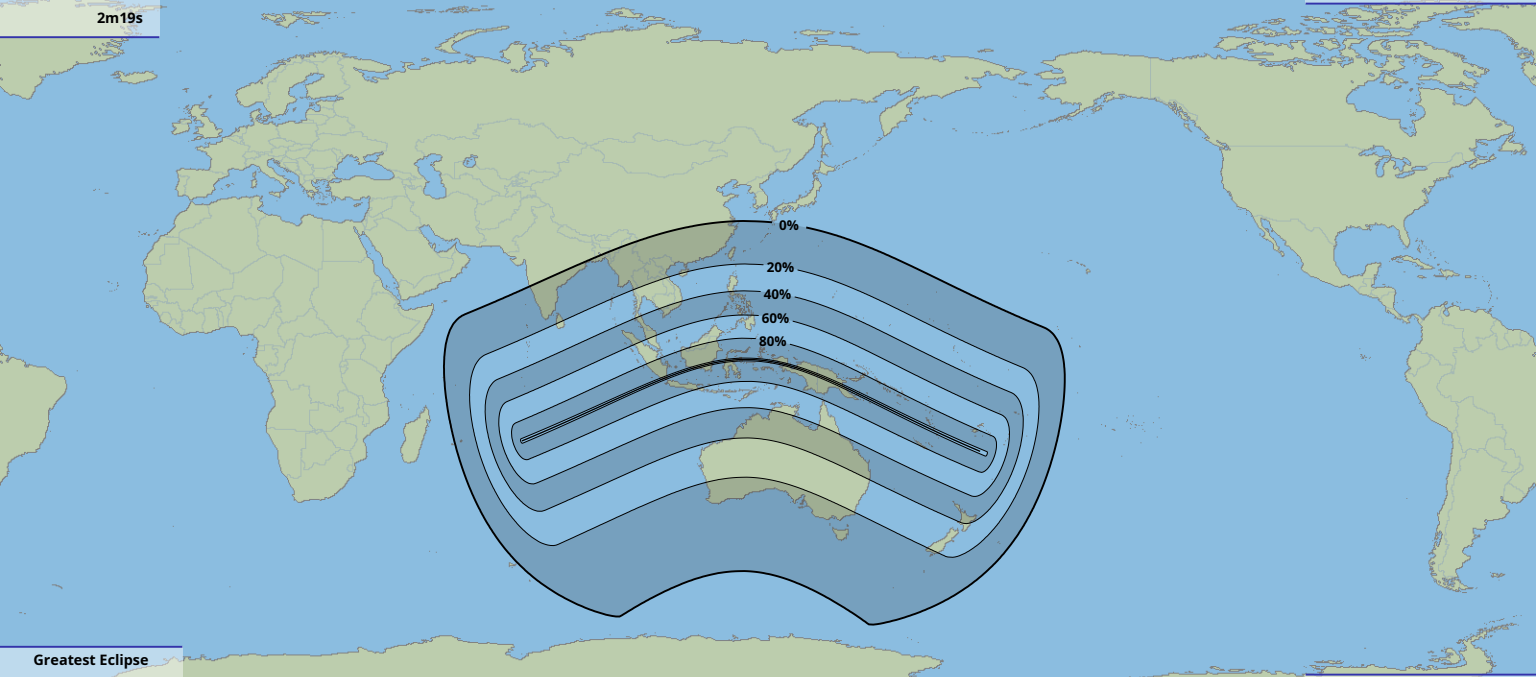

Greatest duration

2m19s

Greatest Eclipse

03:27

9 Jul 2298 UTC