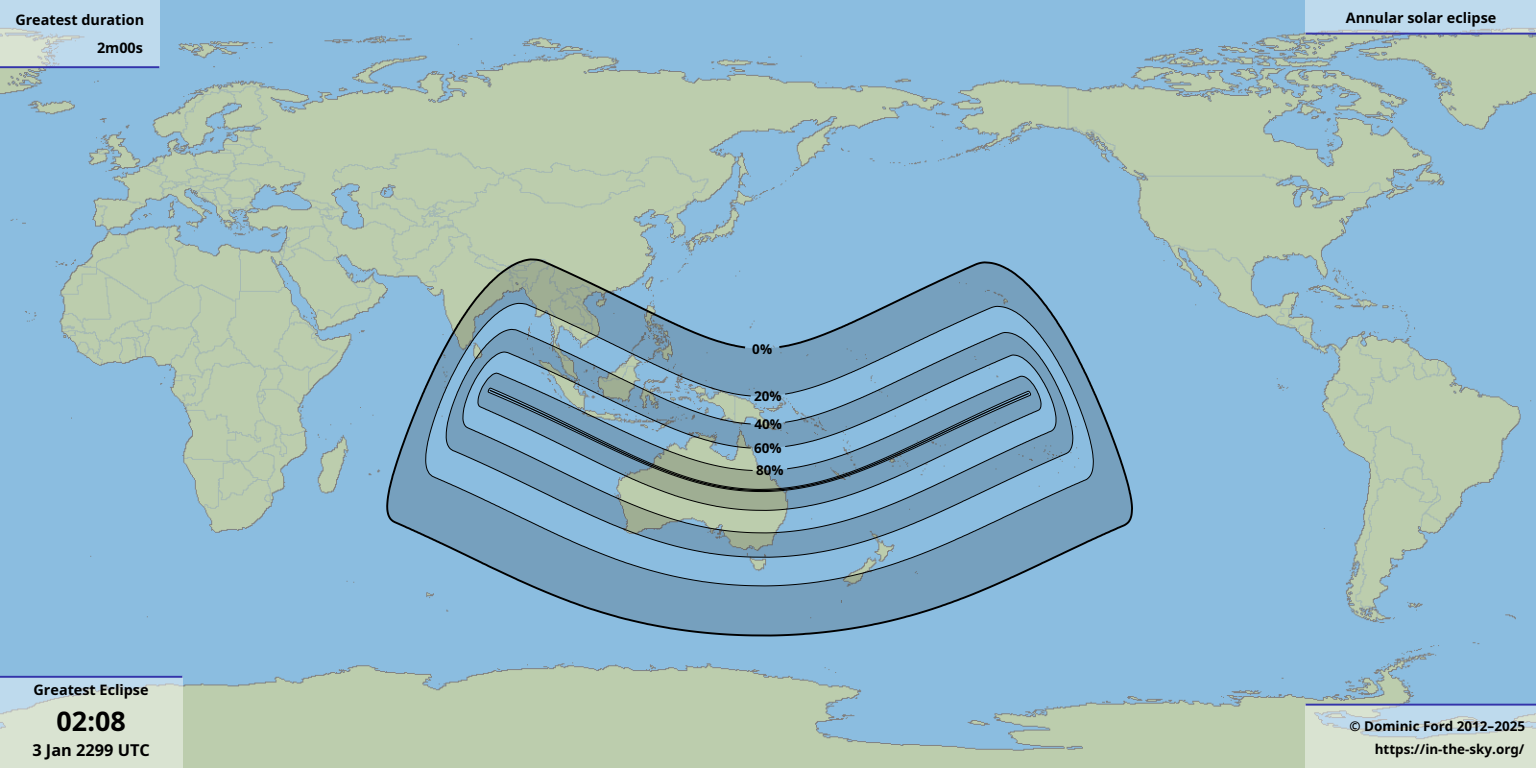

Greatest duration  
2m00s

Greatest Eclipse  
**02:08**  
3 Jan 2299 UTC