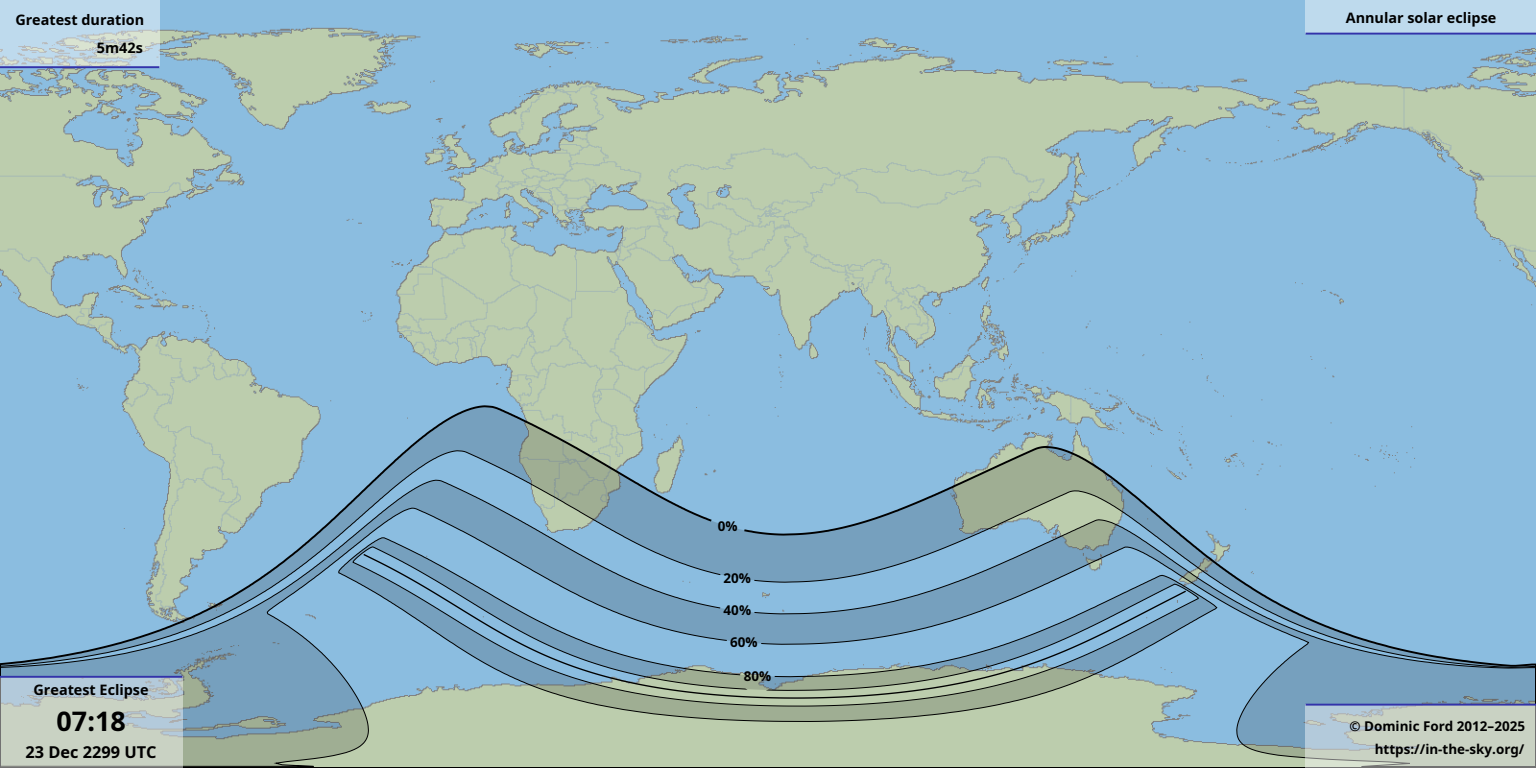

Greatest duration

5m42s

Greatest Eclipse

07:18

23 Dec 2299 UTC