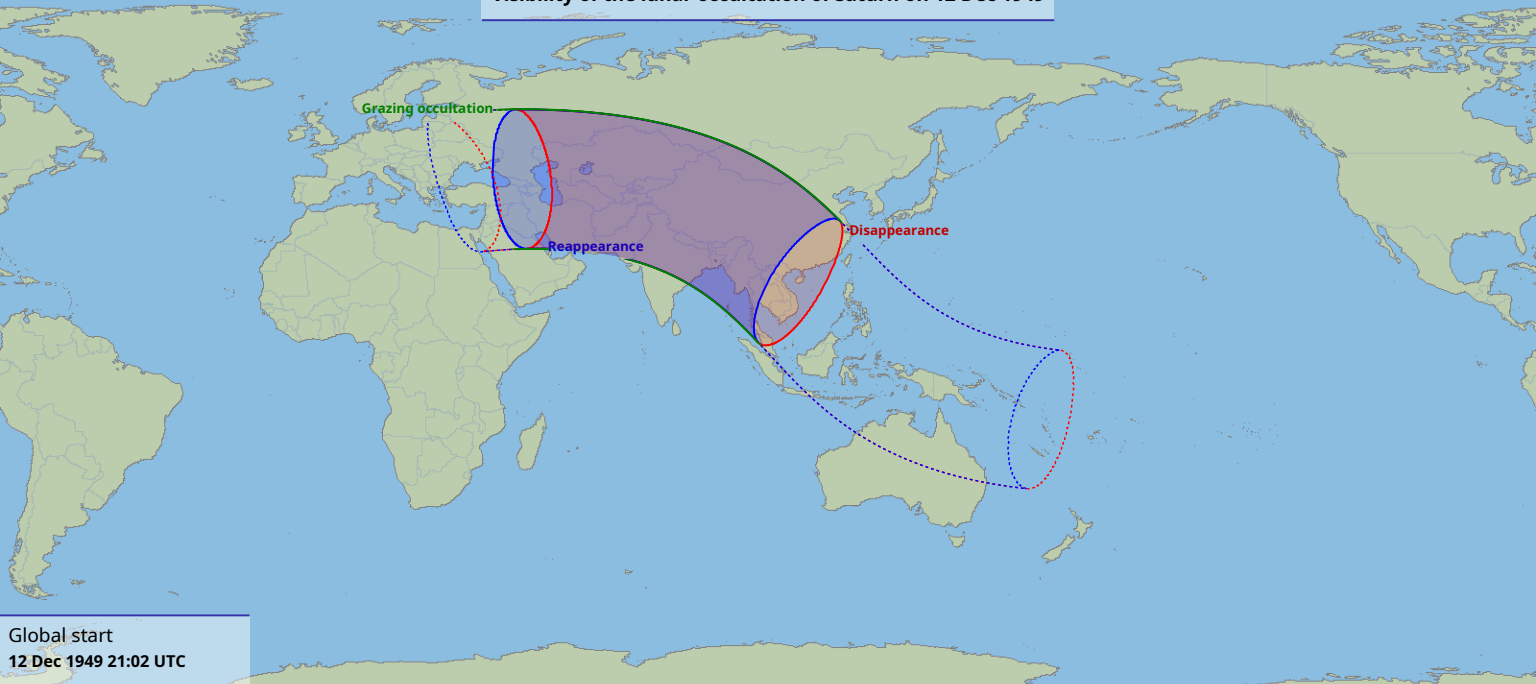

Visibility of the lunar occultation of Saturn on 12 Dec 1949

Global start
12 Dec 1949 21:02 UTC

Global end
13 Dec 1949 01:15 UTC