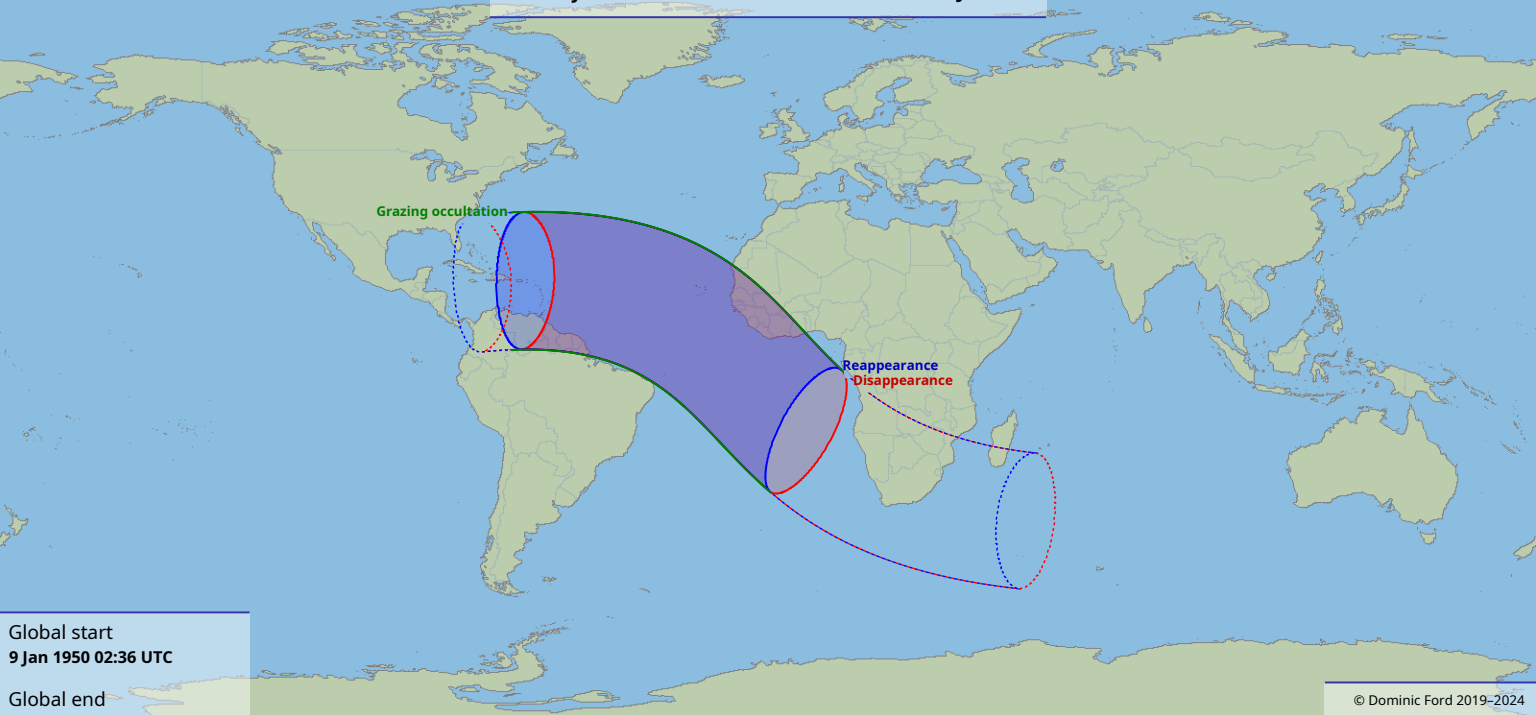

Visibility of the lunar occultation of Saturn on 9 Jan 1950

Global start
9 Jan 1950 02:36 UTC

Global end
9 Jan 1950 06:50 UTC