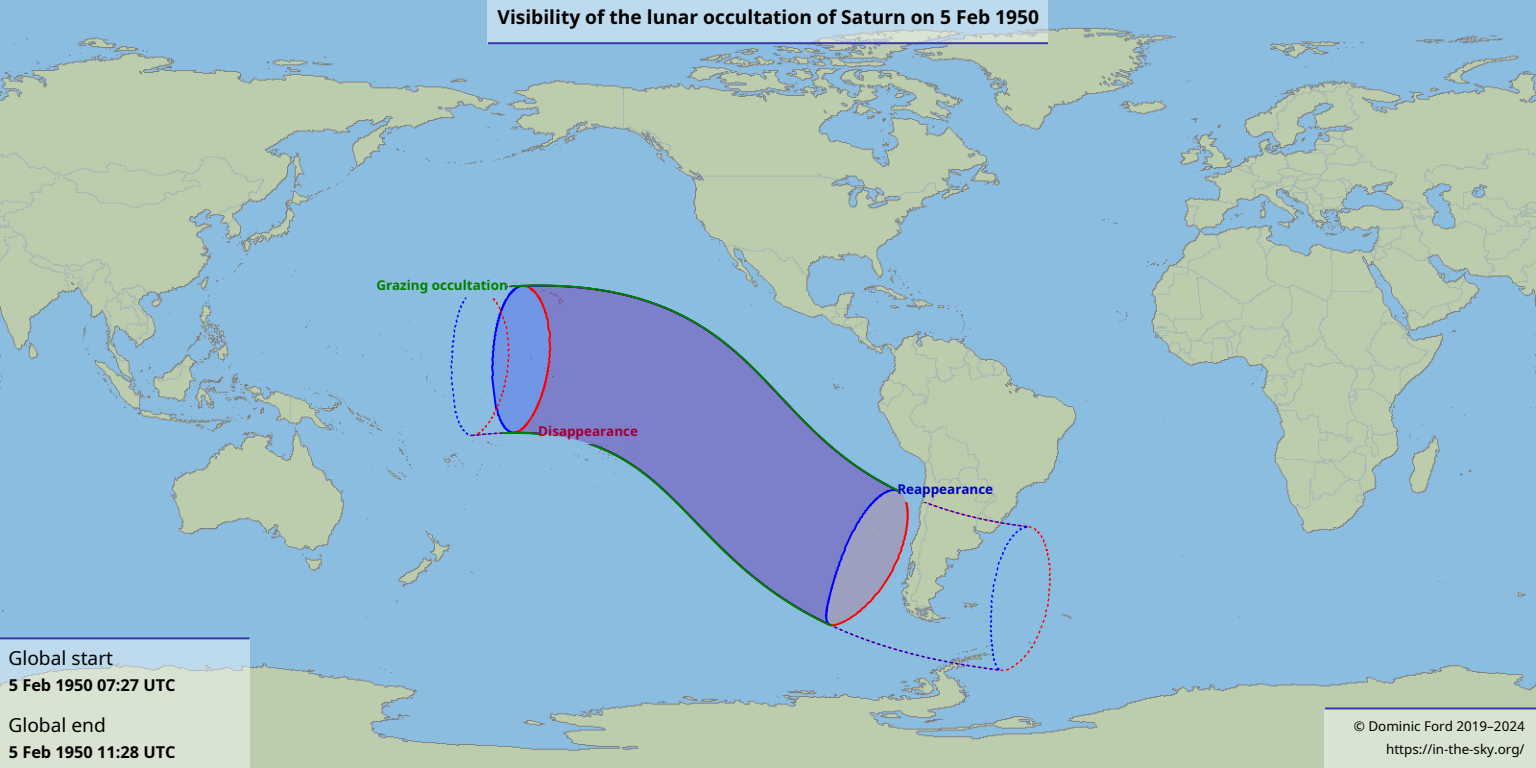

Visibility of the lunar occultation of Saturn on 5 Feb 1950

Grazing occultation

Disappearance

Reappearance

Global start
5 Feb 1950 07:27 UTC

Global end
5 Feb 1950 11:28 UTC