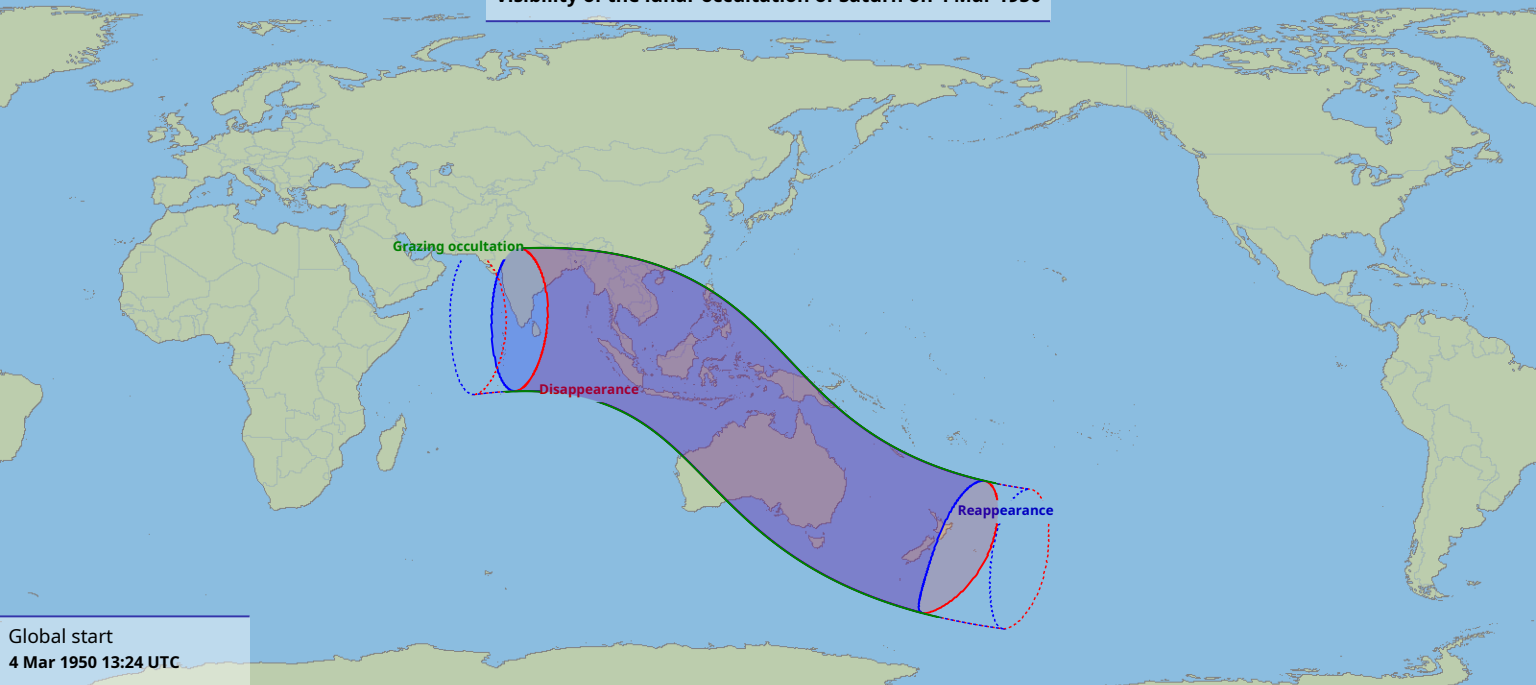

Visibility of the lunar occultation of Saturn on 4 Mar 1950

Global start
4 Mar 1950 13:24 UTC

Global end
4 Mar 1950 17:25 UTC