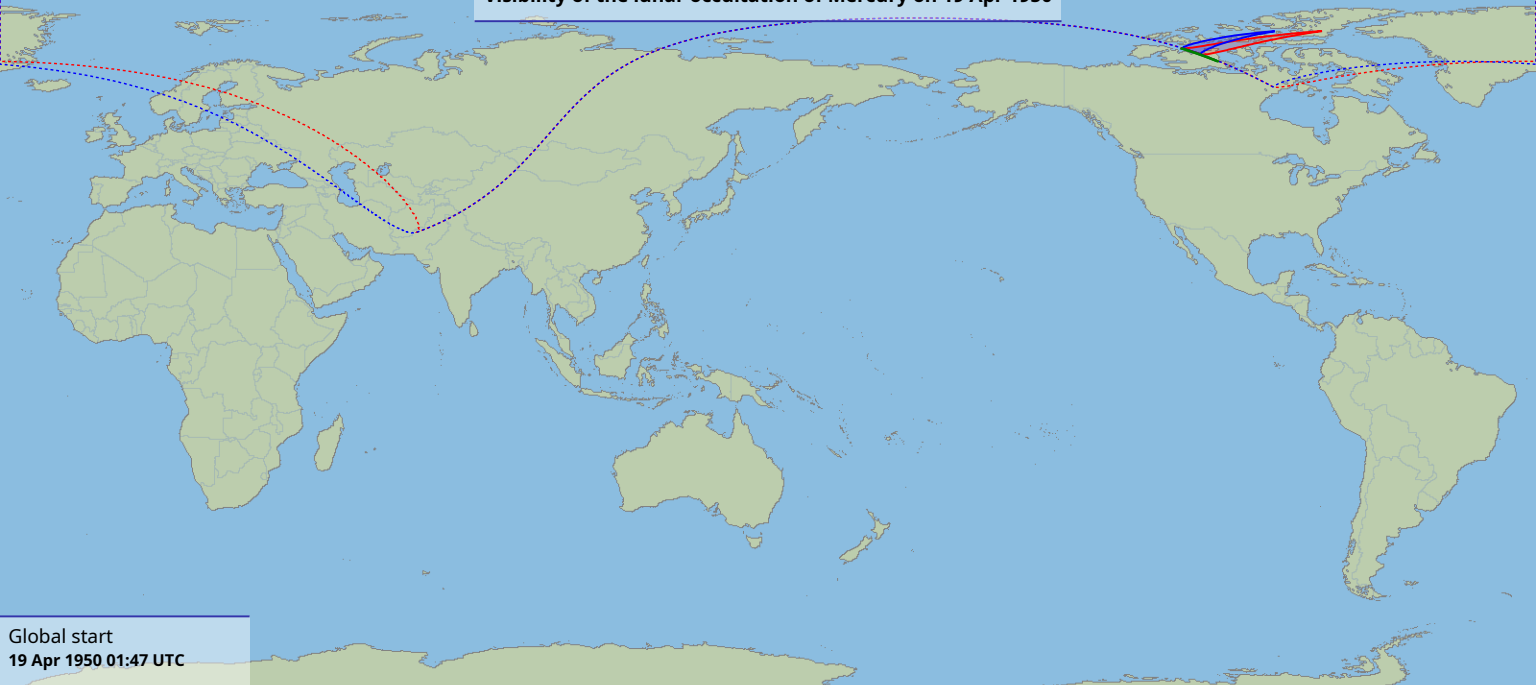

Visibility of the lunar occultation of Mercury on 19 Apr 1950

Global start
19 Apr 1950 01:47 UTC

Global end
19 Apr 1950 04:37 UTC