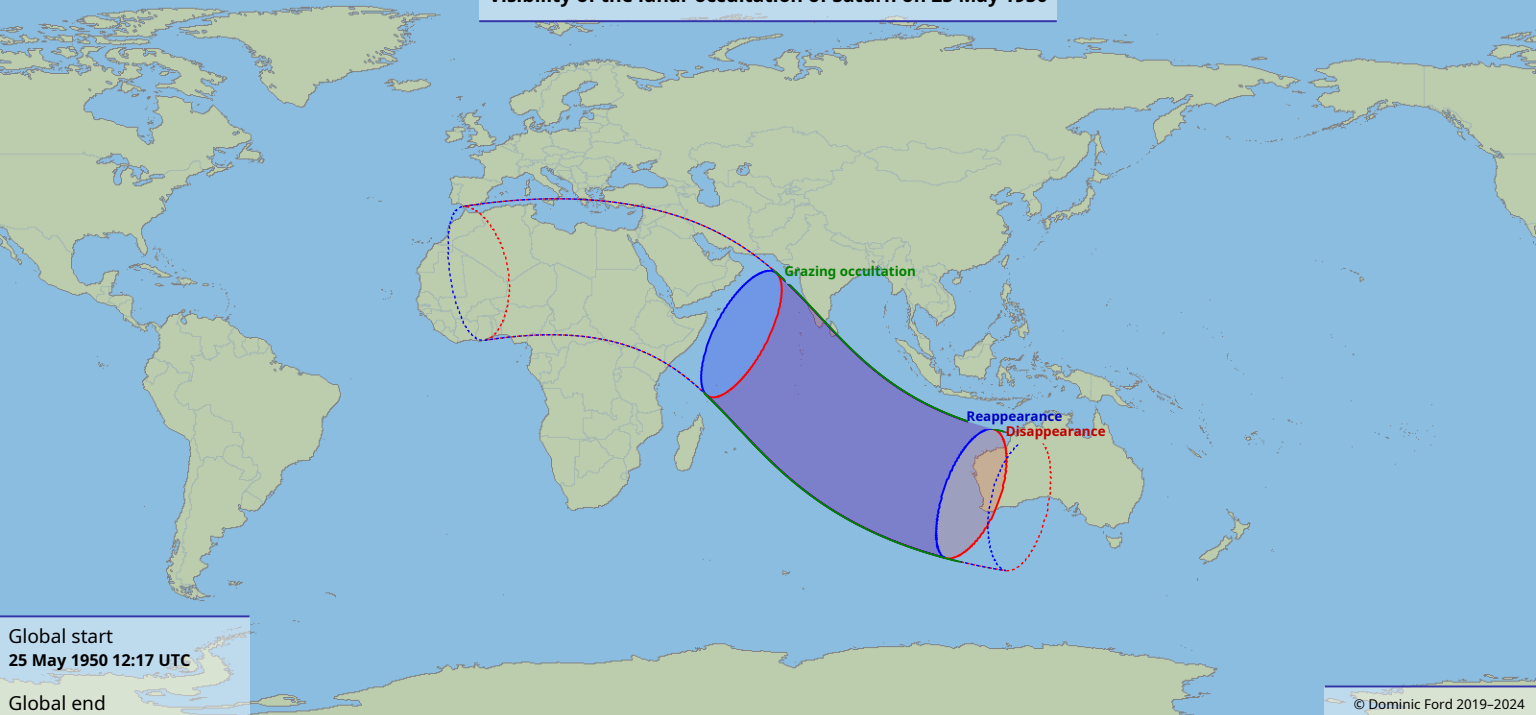

# Visibility of the lunar occultation of Saturn on 25 May 1950

Global start  
25 May 1950 12:17 UTC

Global end  
25 May 1950 16:36 UTC