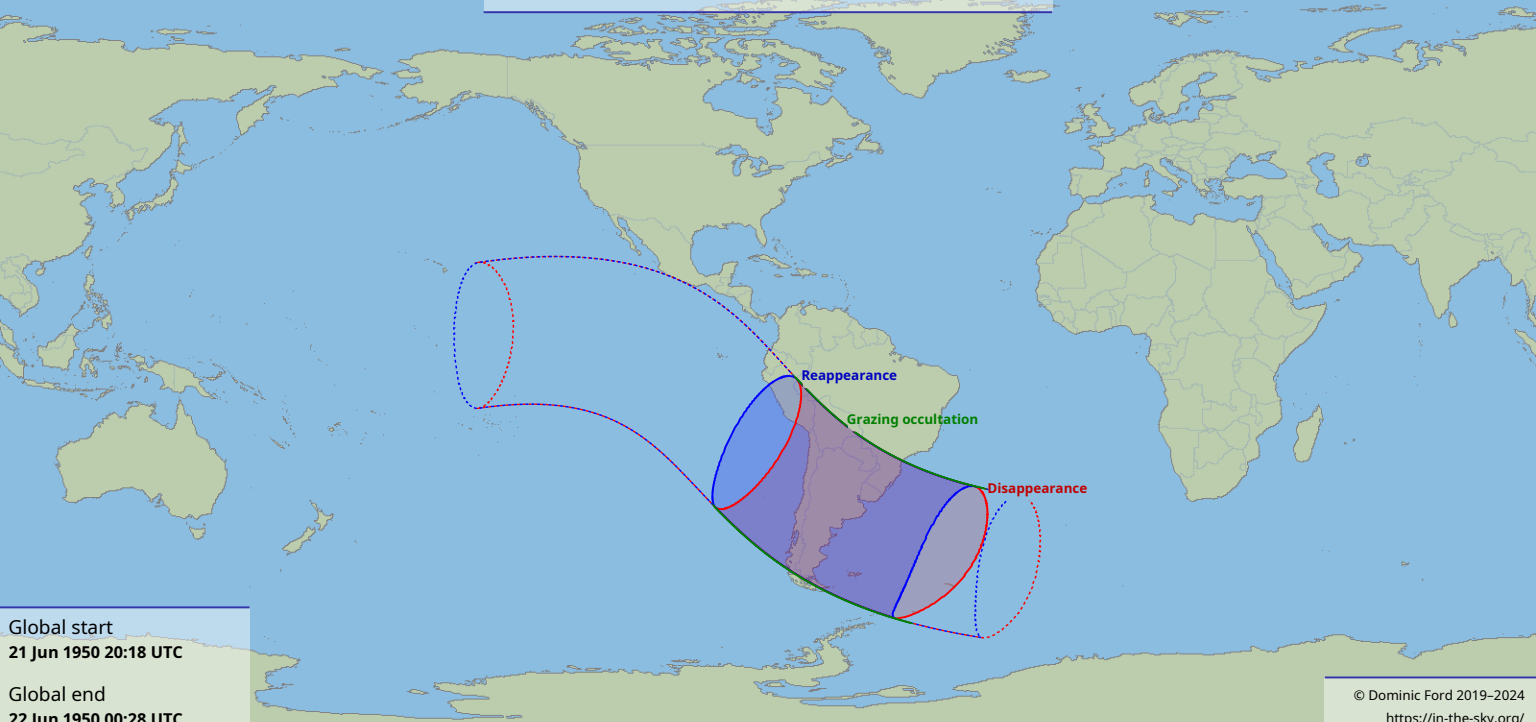

Visibility of the lunar occultation of Saturn on 21 Jun 1950

Global start
21 Jun 1950 20:18 UTC

Global end
22 Jun 1950 00:28 UTC