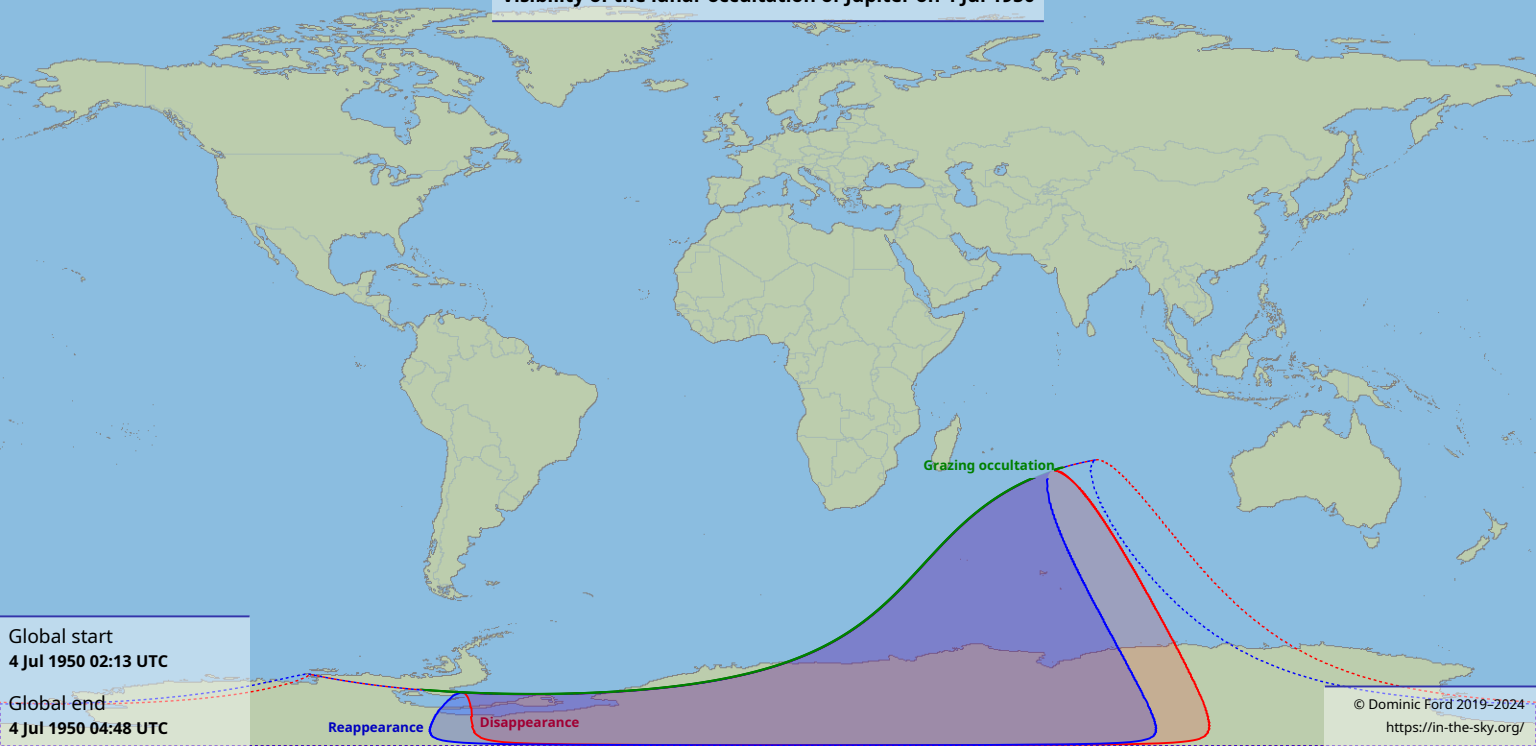

Visibility of the lunar occultation of Jupiter on 4 Jul 1950

Global start
4 Jul 1950 02:13 UTC

Global end
4 Jul 1950 04:48 UTC

Reappearance

Disappearance

Grazing occultation