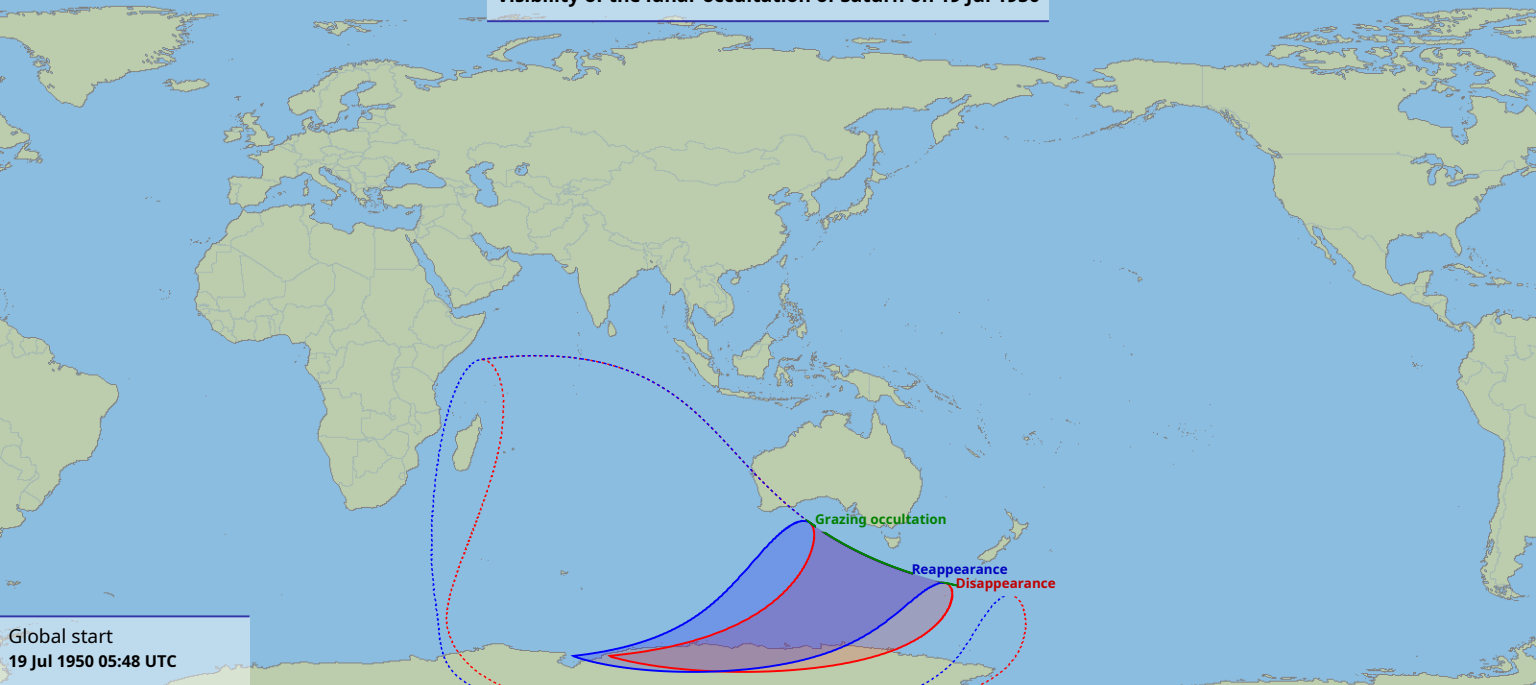

Visibility of the lunar occultation of Saturn on 19 Jul 1950

Global start
19 Jul 1950 05:48 UTC

Global end
19 Jul 1950 09:22 UTC