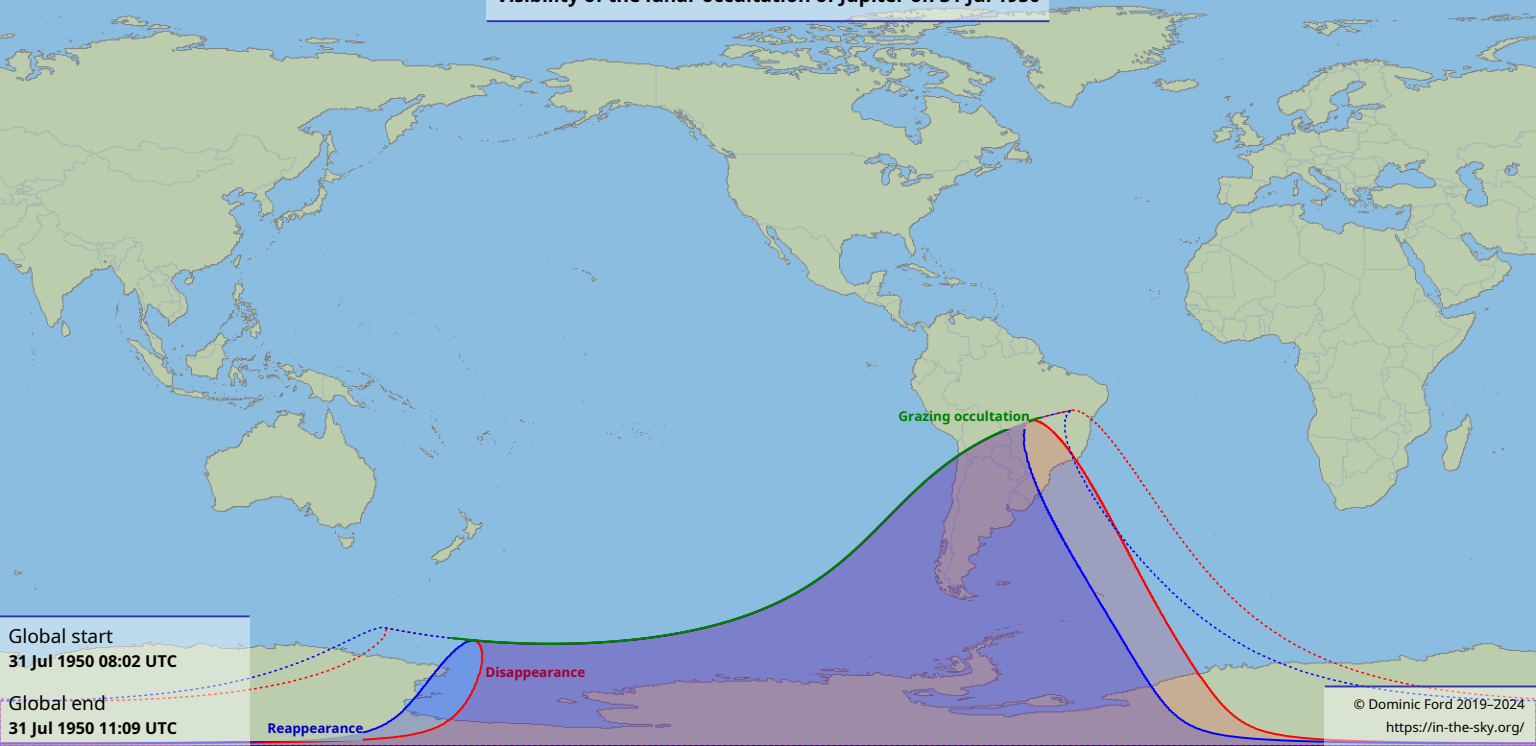

# Visibility of the lunar occultation of Jupiter on 31 Jul 1950

Global start  
31 Jul 1950 08:02 UTC

Global end  
31 Jul 1950 11:09 UTC