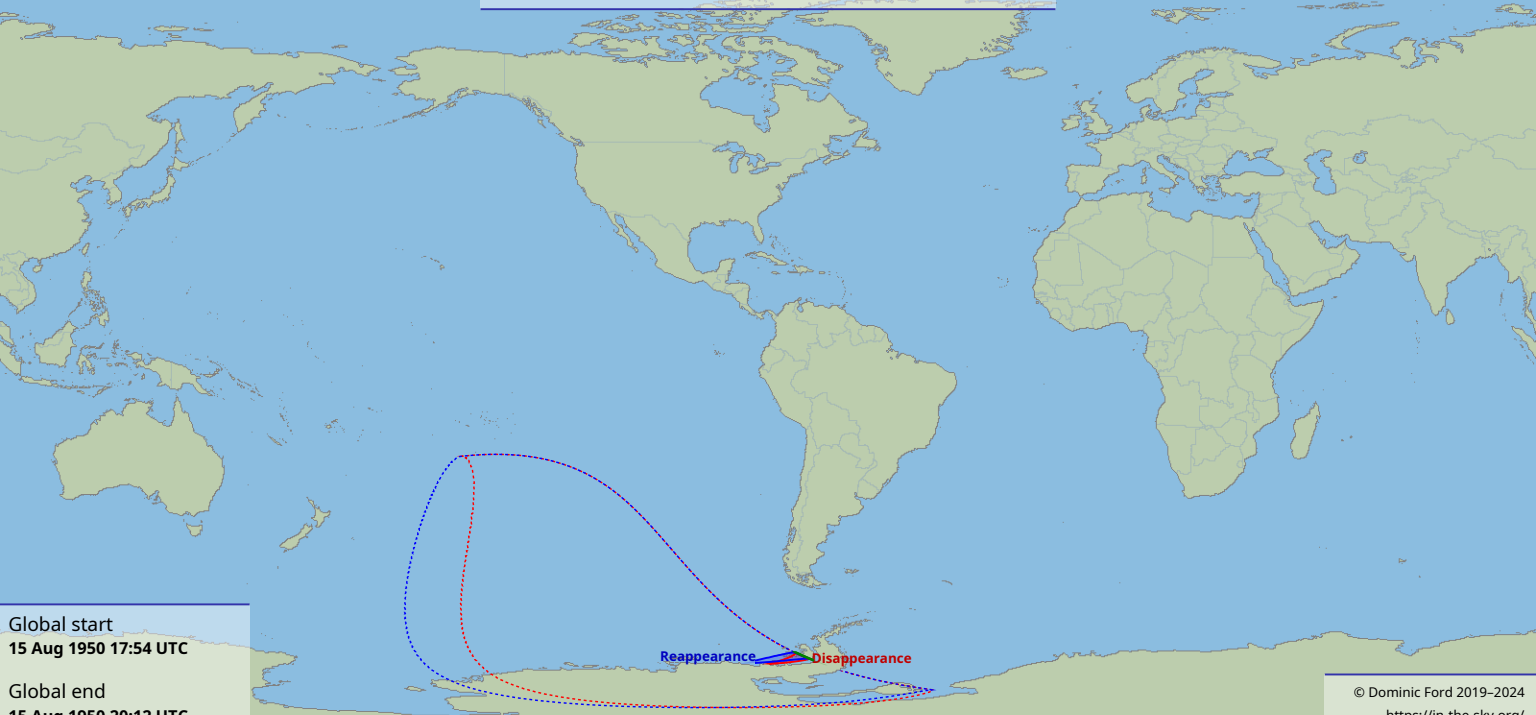

Visibility of the lunar occultation of Saturn on 15 Aug 1950

Global start
15 Aug 1950 17:54 UTC

Global end
15 Aug 1950 20:12 UTC

Reappearance Disappearance