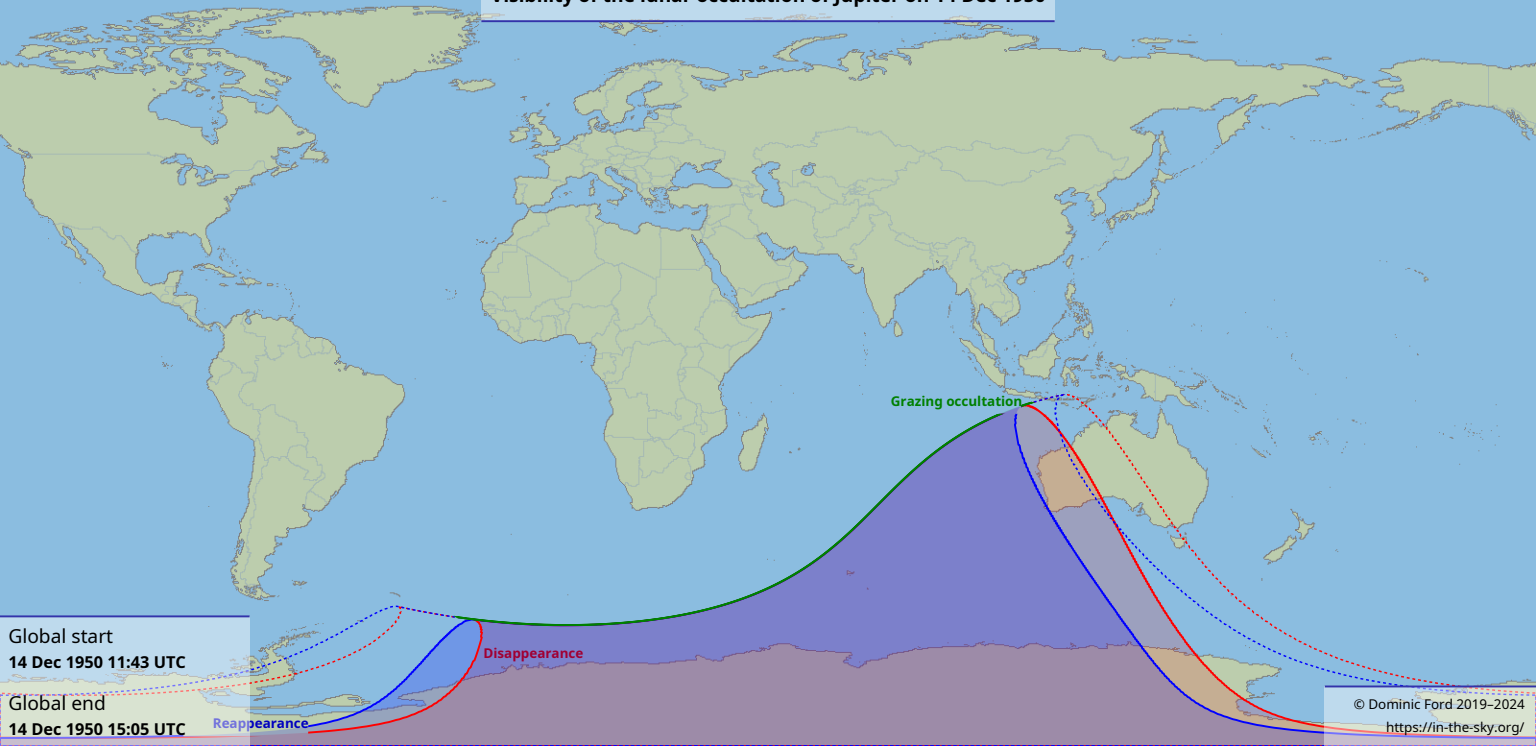

Visibility of the lunar occultation of Jupiter on 14 Dec 1950

Global start
14 Dec 1950 11:43 UTC

Global end
14 Dec 1950 15:05 UTC

Reappearance

Disappearance

Grazing occultation

© Dominic Ford 2019–2024

<https://in-the-sky.org/>