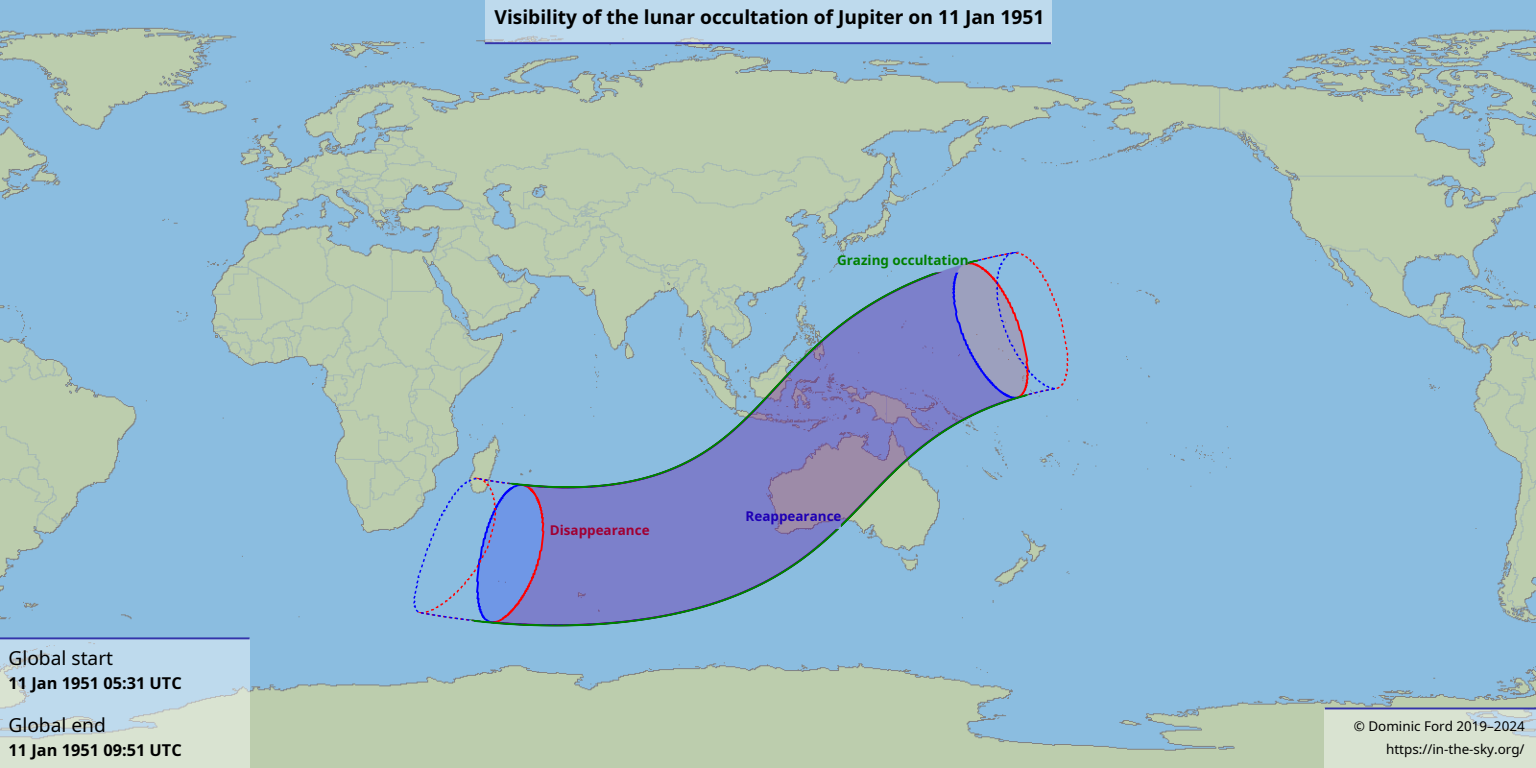

Visibility of the lunar occultation of Jupiter on 11 Jan 1951

Global start
11 Jan 1951 05:31 UTC

Global end
11 Jan 1951 09:51 UTC