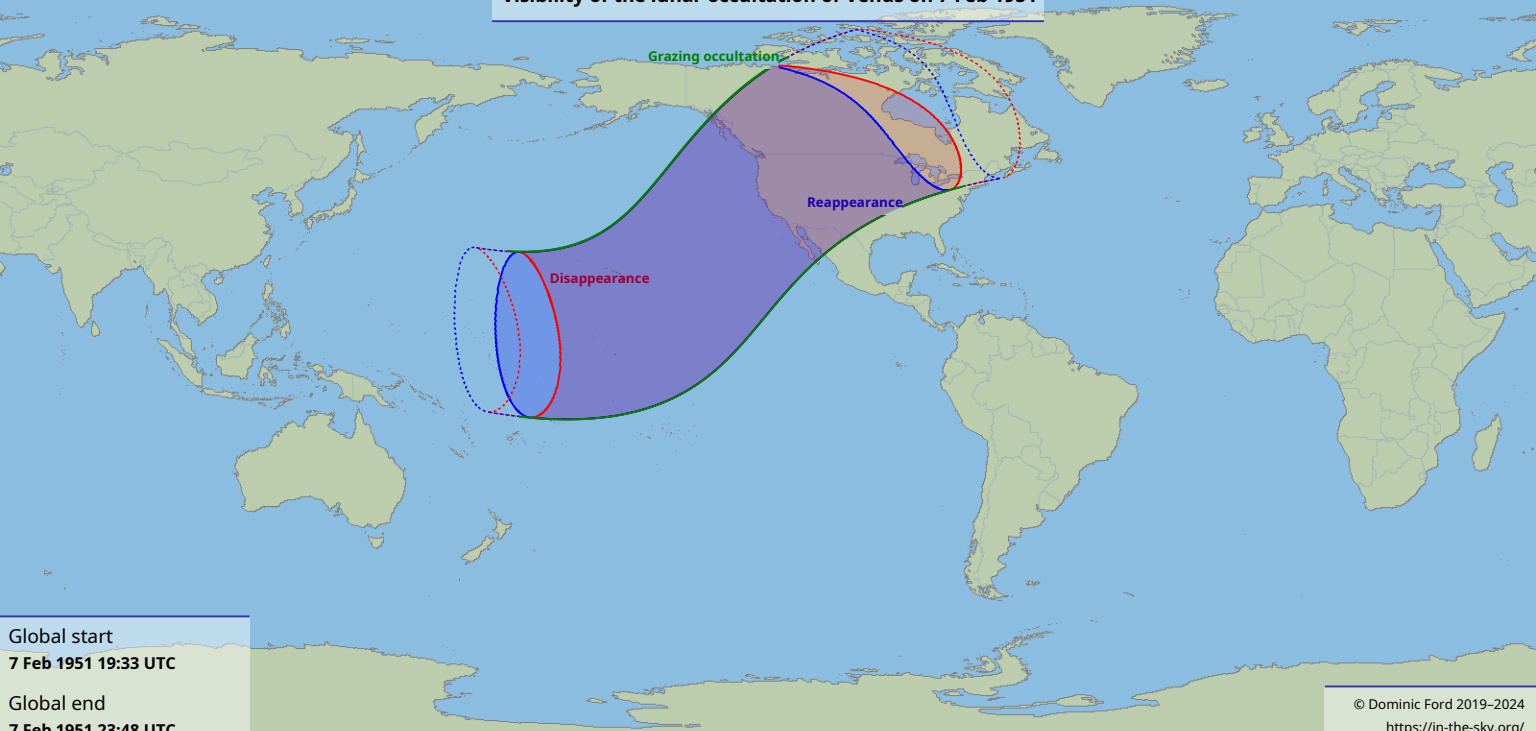

# Visibility of the lunar occultation of Venus on 7 Feb 1951

Global start  
7 Feb 1951 19:33 UTC

Global end  
7 Feb 1951 23:48 UTC