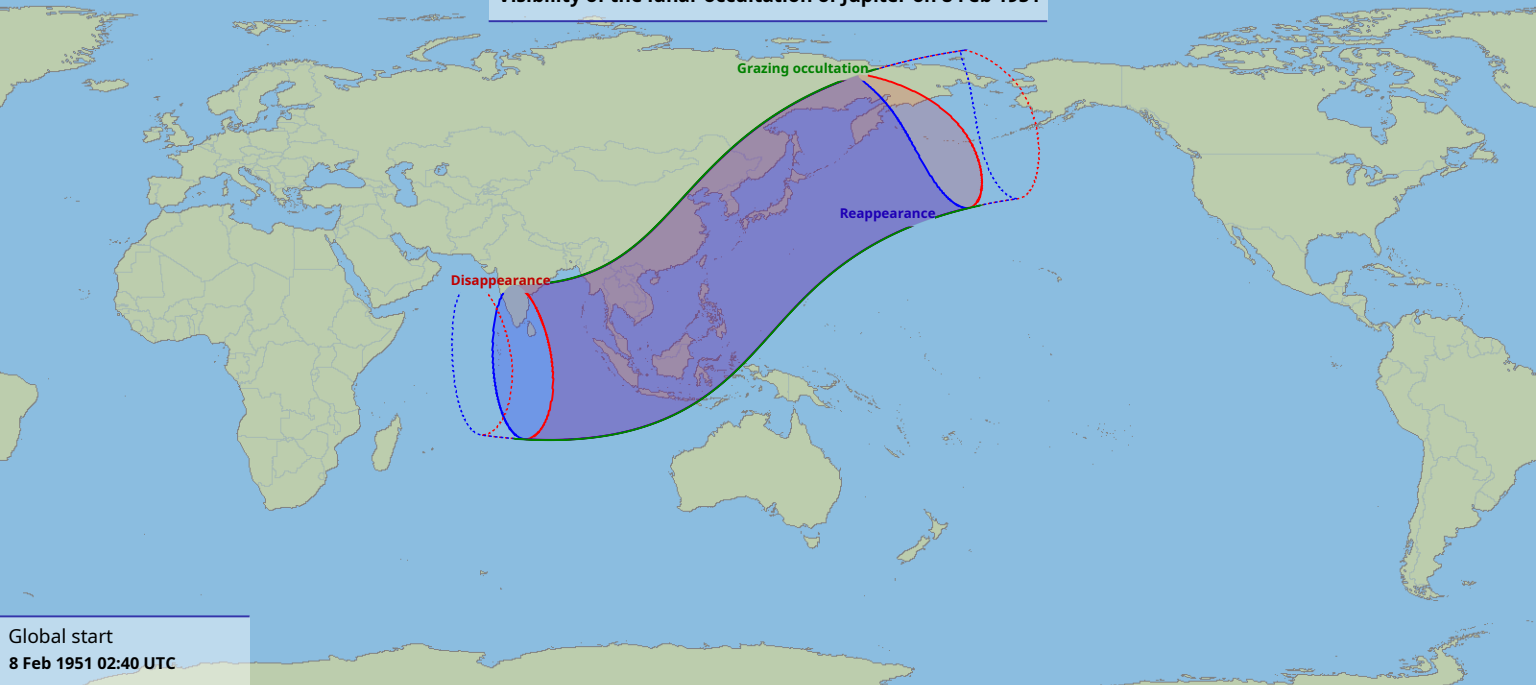

# Visibility of the lunar occultation of Jupiter on 8 Feb 1951

Global start  
8 Feb 1951 02:40 UTC

Global end  
8 Feb 1951 06:45 UTC