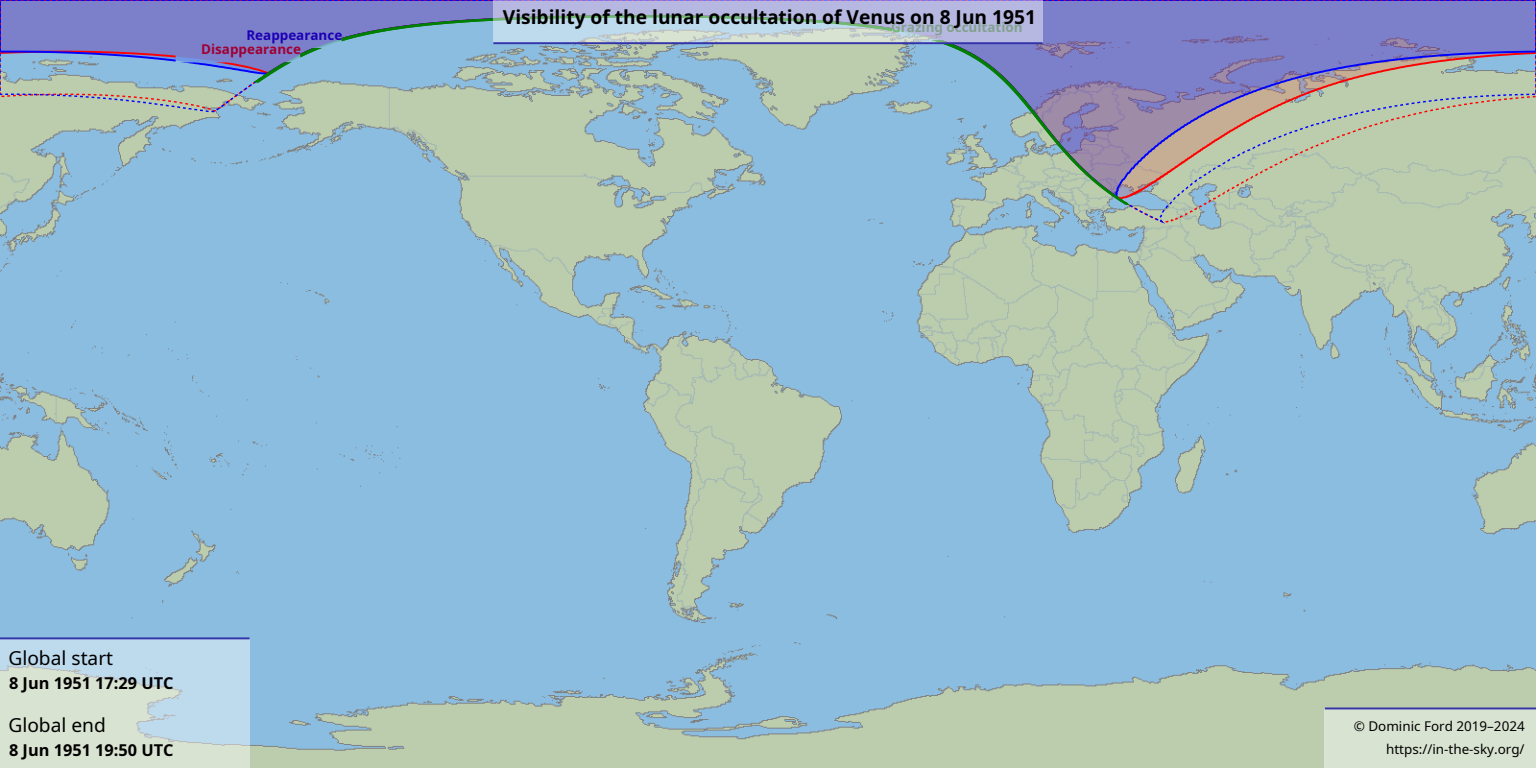

Visibility of the lunar occultation of Venus on 8 Jun 1951

Reappearance
Disappearance

Grazing occultation

Global start
8 Jun 1951 17:29 UTC

Global end
8 Jun 1951 19:50 UTC