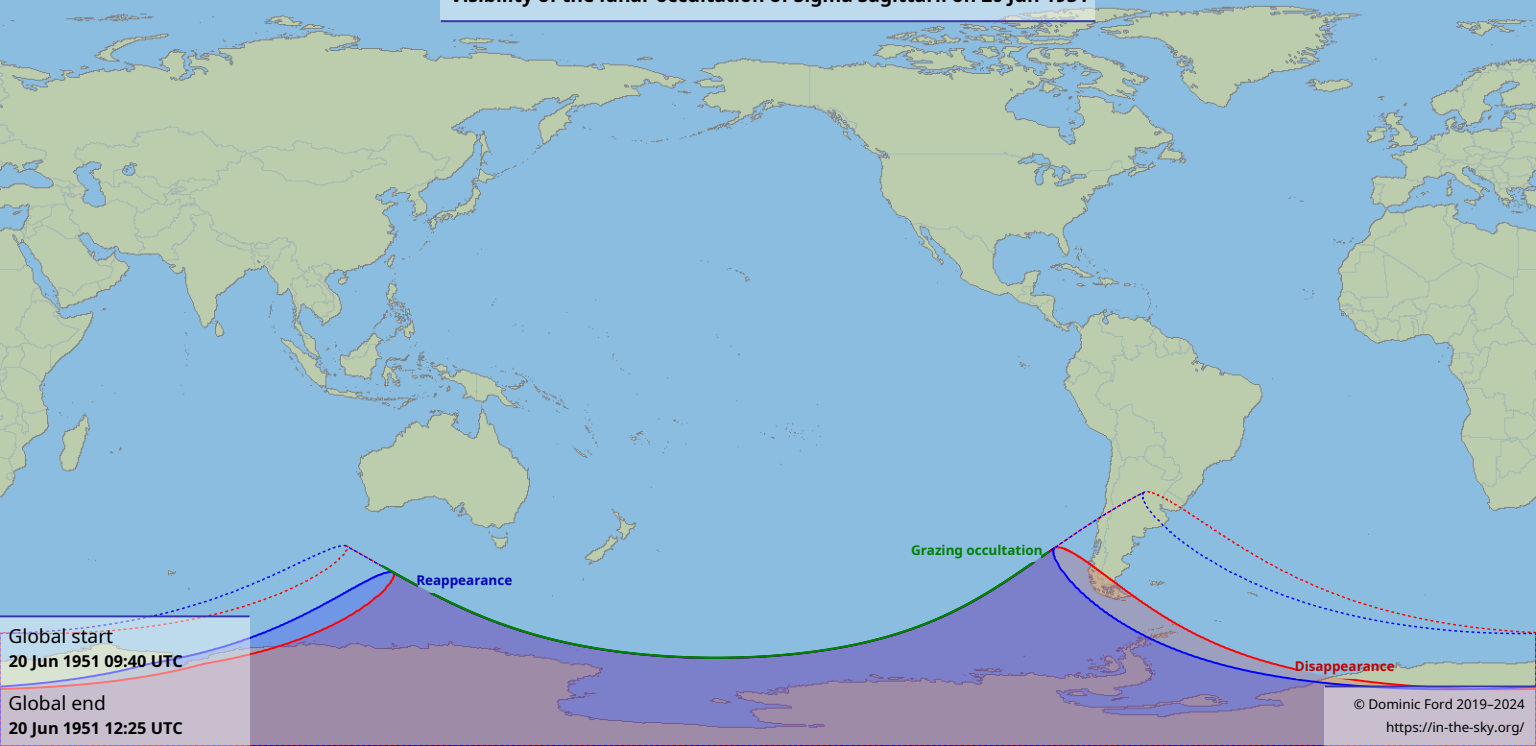

Visibility of the lunar occultation of Sigma Sagittarii on 20 Jun 1951

Global start
20 Jun 1951 09:40 UTC

Global end
20 Jun 1951 12:25 UTC

Reappearance

Grazing occultation

Disappearance