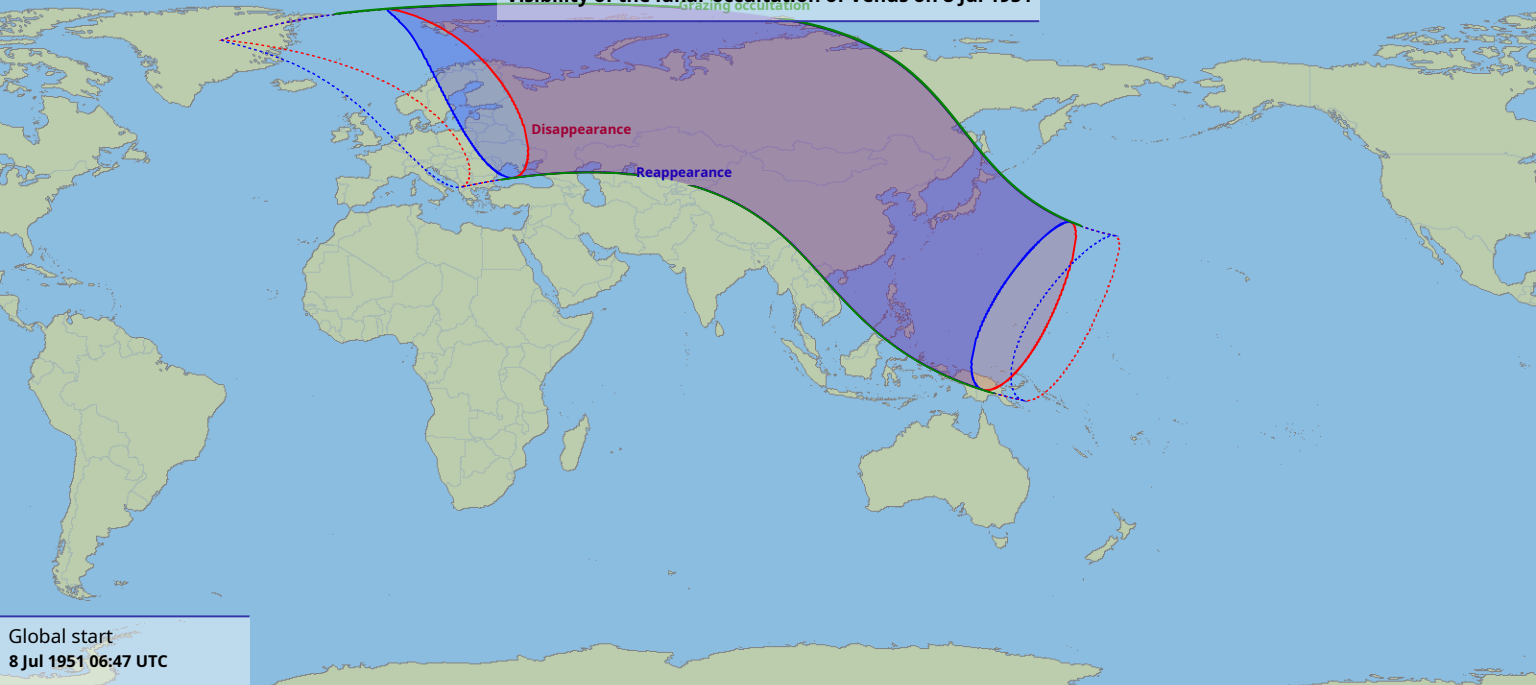

# Visibility of the lunar occultation of Venus on 8 Jul 1951

Global start  
8 Jul 1951 06:47 UTC

Global end  
8 Jul 1951 11:09 UTC