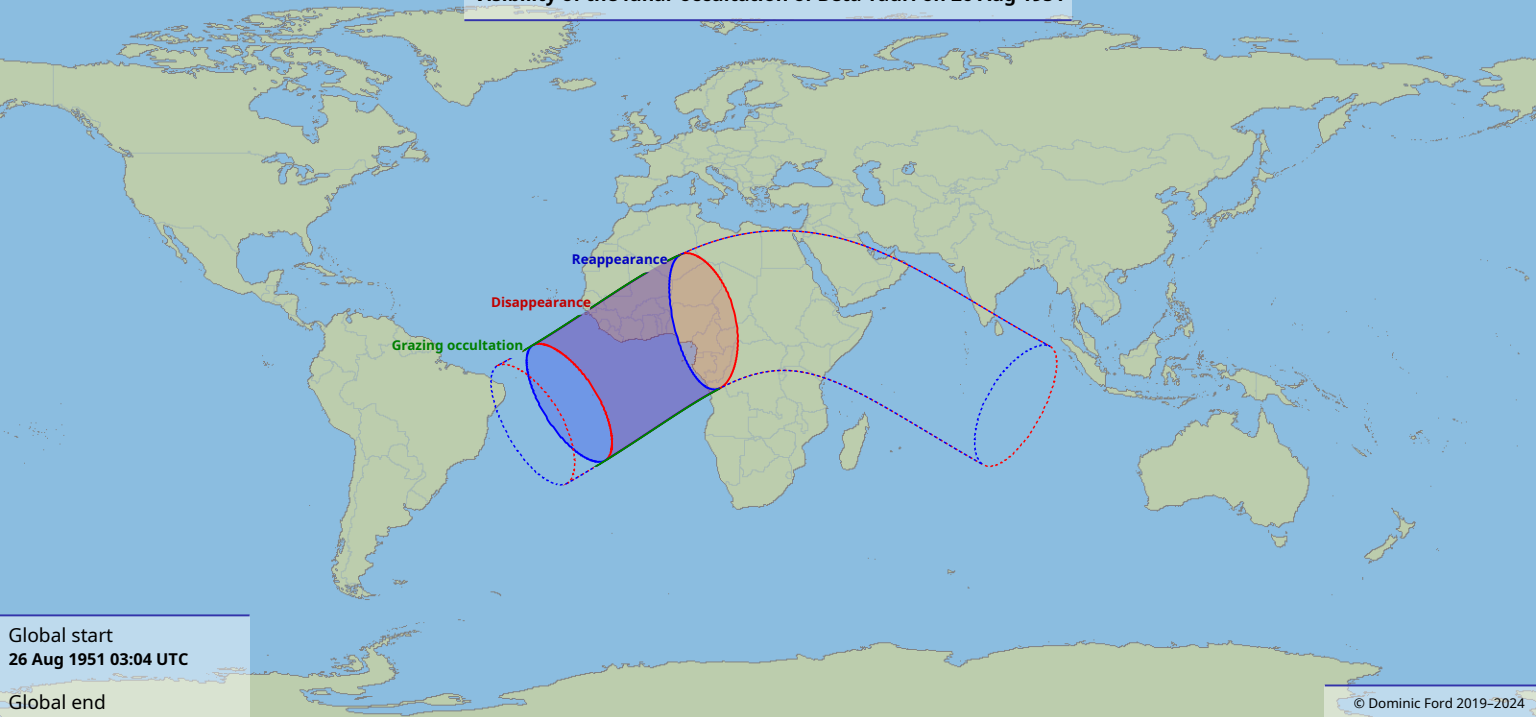

Visibility of the lunar occultation of Beta Tauri on 26 Aug 1951

Global start
26 Aug 1951 03:04 UTC

Global end
26 Aug 1951 07:38 UTC