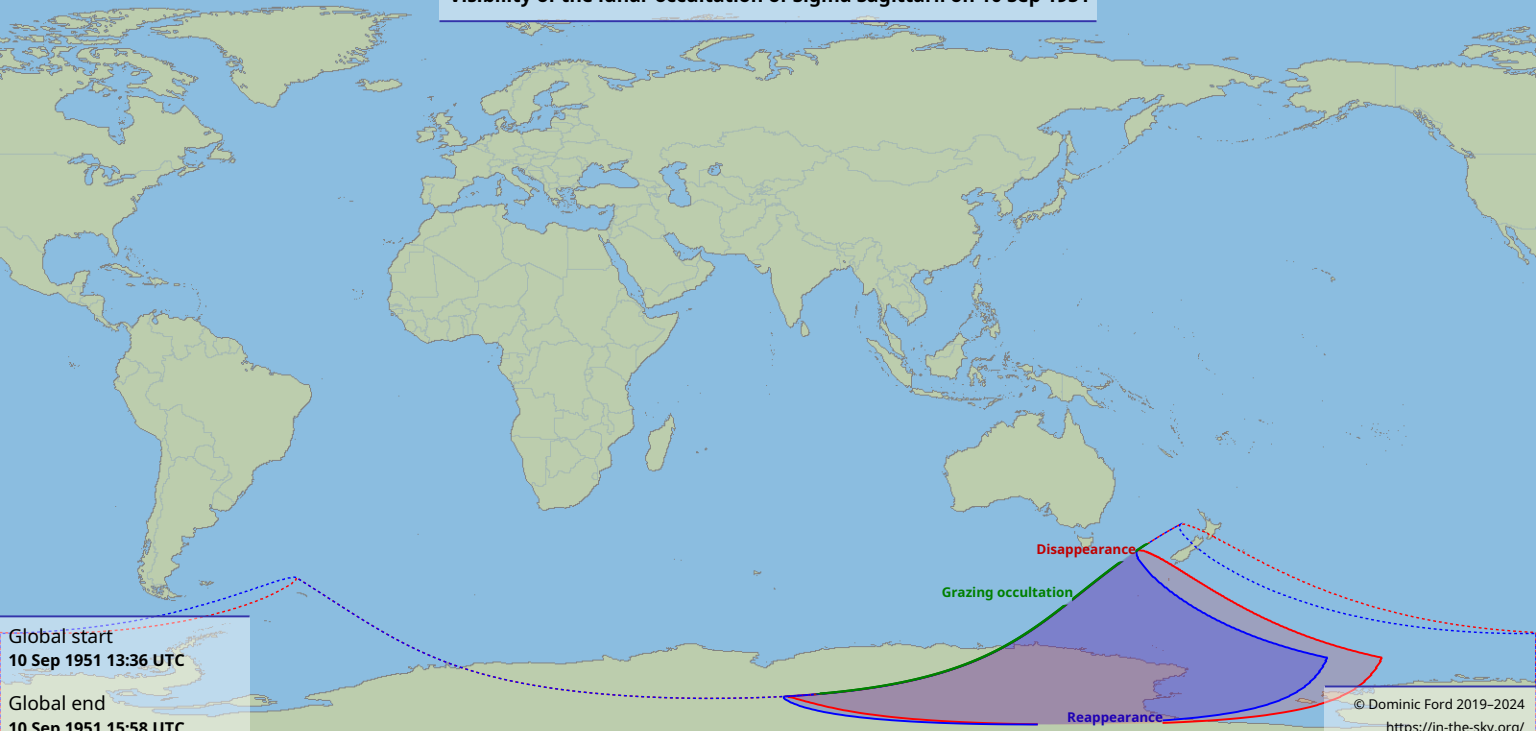

# Visibility of the lunar occultation of Sigma Sagittarii on 10 Sep 1951

Global start  
10 Sep 1951 13:36 UTC

Global end  
10 Sep 1951 15:58 UTC

Disappearance

Grazing occultation

Reappearance