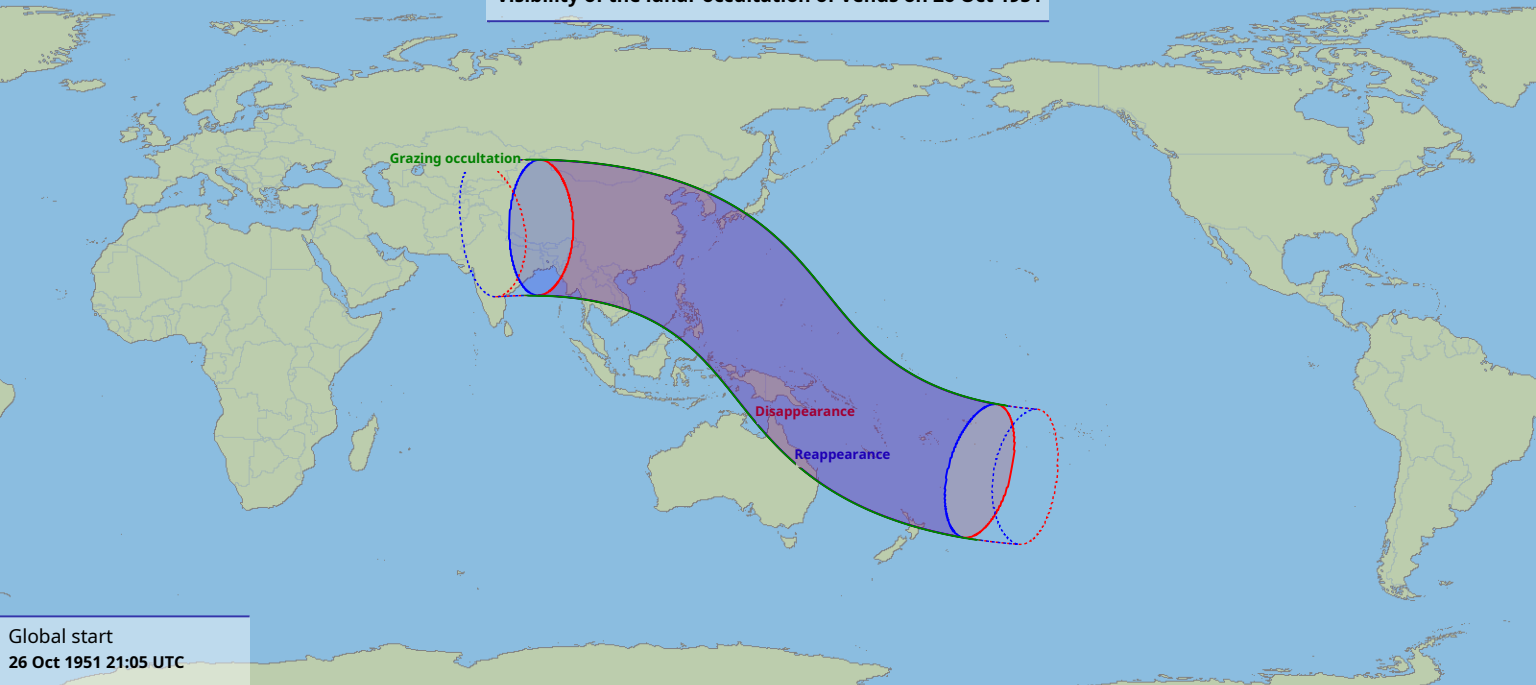

# Visibility of the lunar occultation of Venus on 26 Oct 1951

Global start  
26 Oct 1951 21:05 UTC

Global end  
27 Oct 1951 01:48 UTC