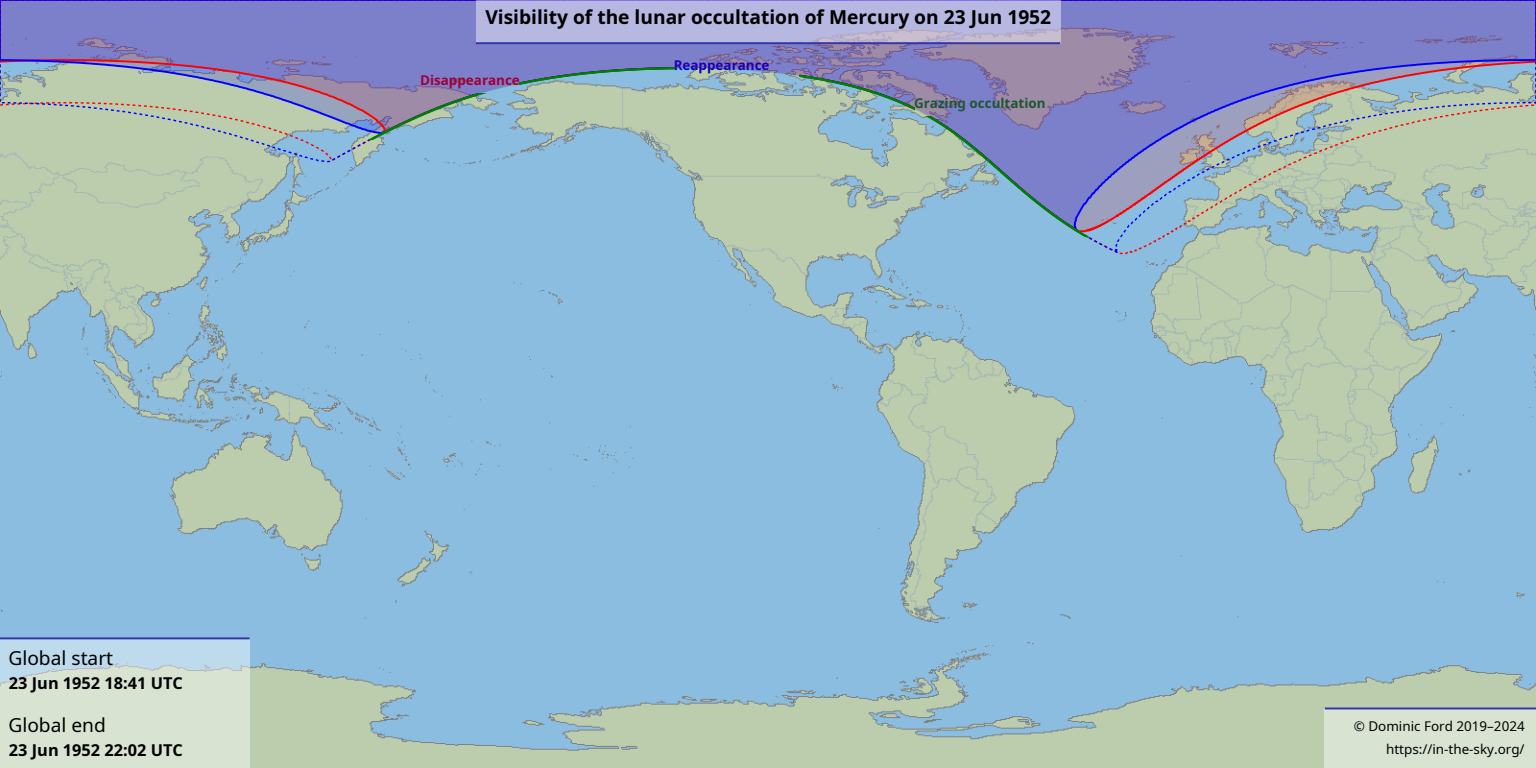

Visibility of the lunar occultation of Mercury on 23 Jun 1952

Global start
23 Jun 1952 18:41 UTC

Global end
23 Jun 1952 22:02 UTC