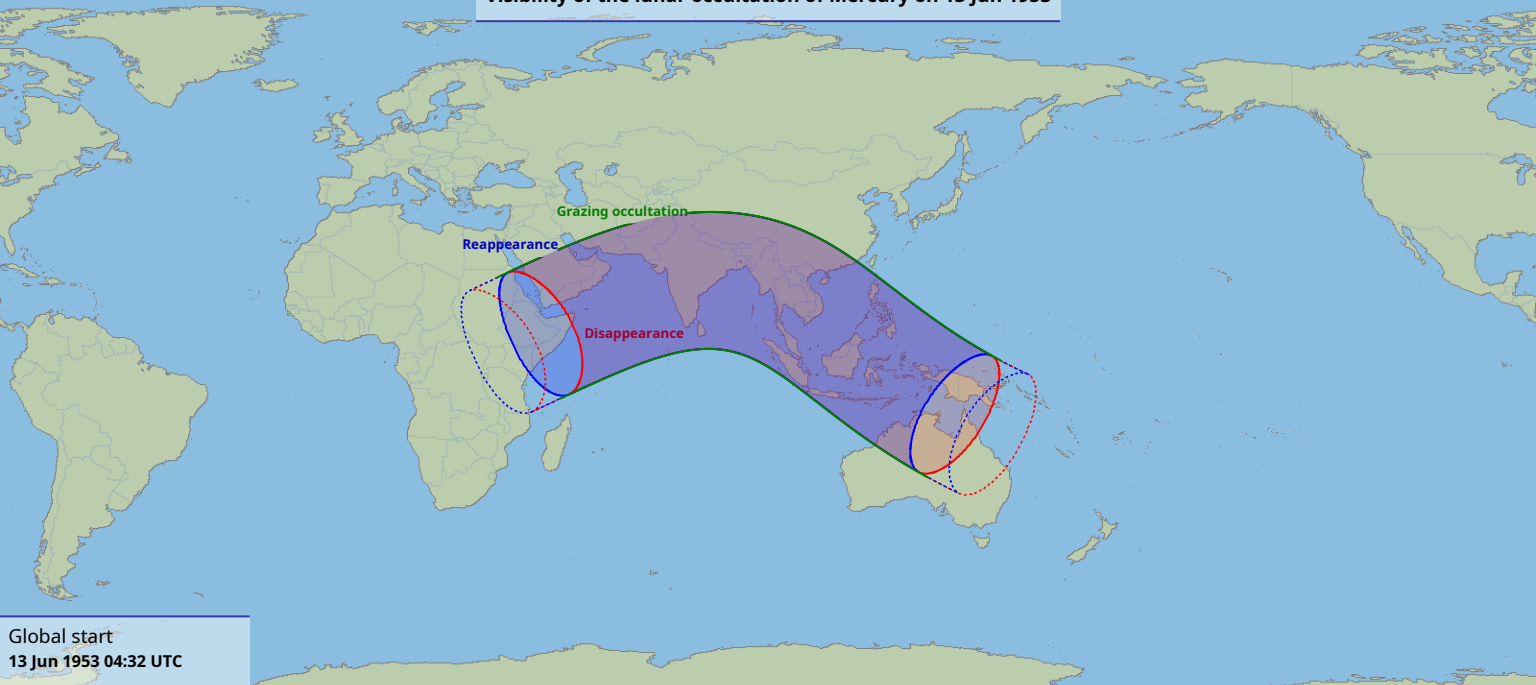

Visibility of the lunar occultation of Mercury on 13 Jun 1953

Global start
13 Jun 1953 04:32 UTC

Global end
13 Jun 1953 09:34 UTC