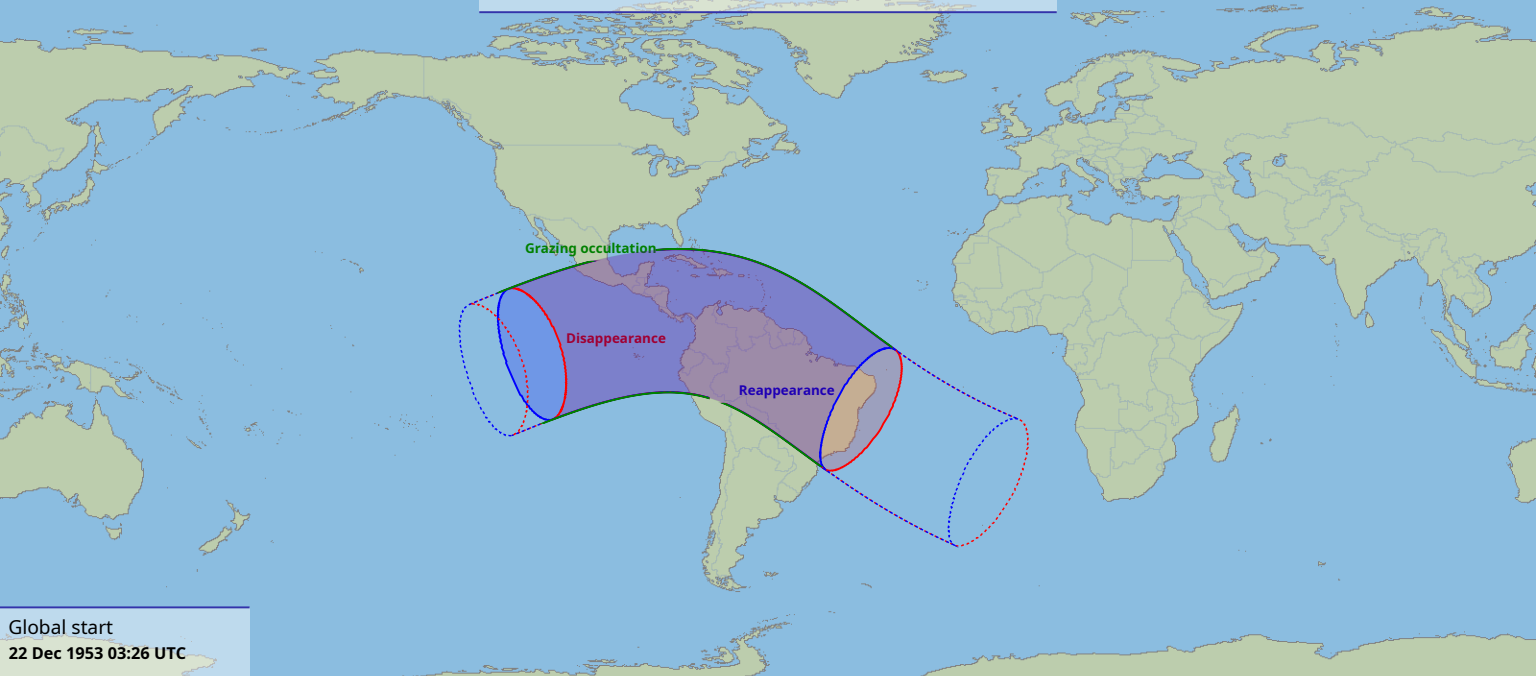

Visibility of the lunar occultation of Uranus on 22 Dec 1953

Global start
22 Dec 1953 03:26 UTC

Global end
22 Dec 1953 07:40 UTC