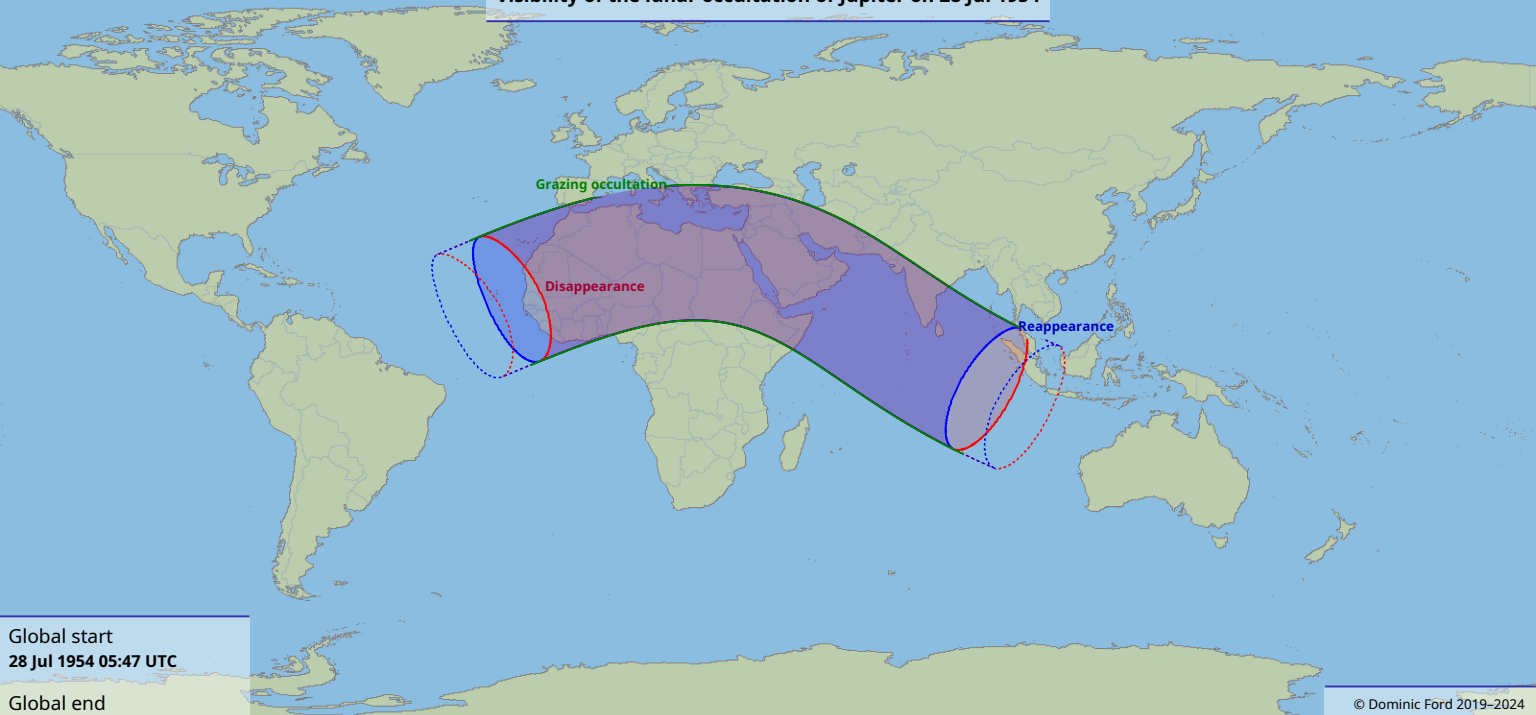

Visibility of the lunar occultation of Jupiter on 28 Jul 1954

Global start
28 Jul 1954 05:47 UTC

Global end
28 Jul 1954 10:08 UTC