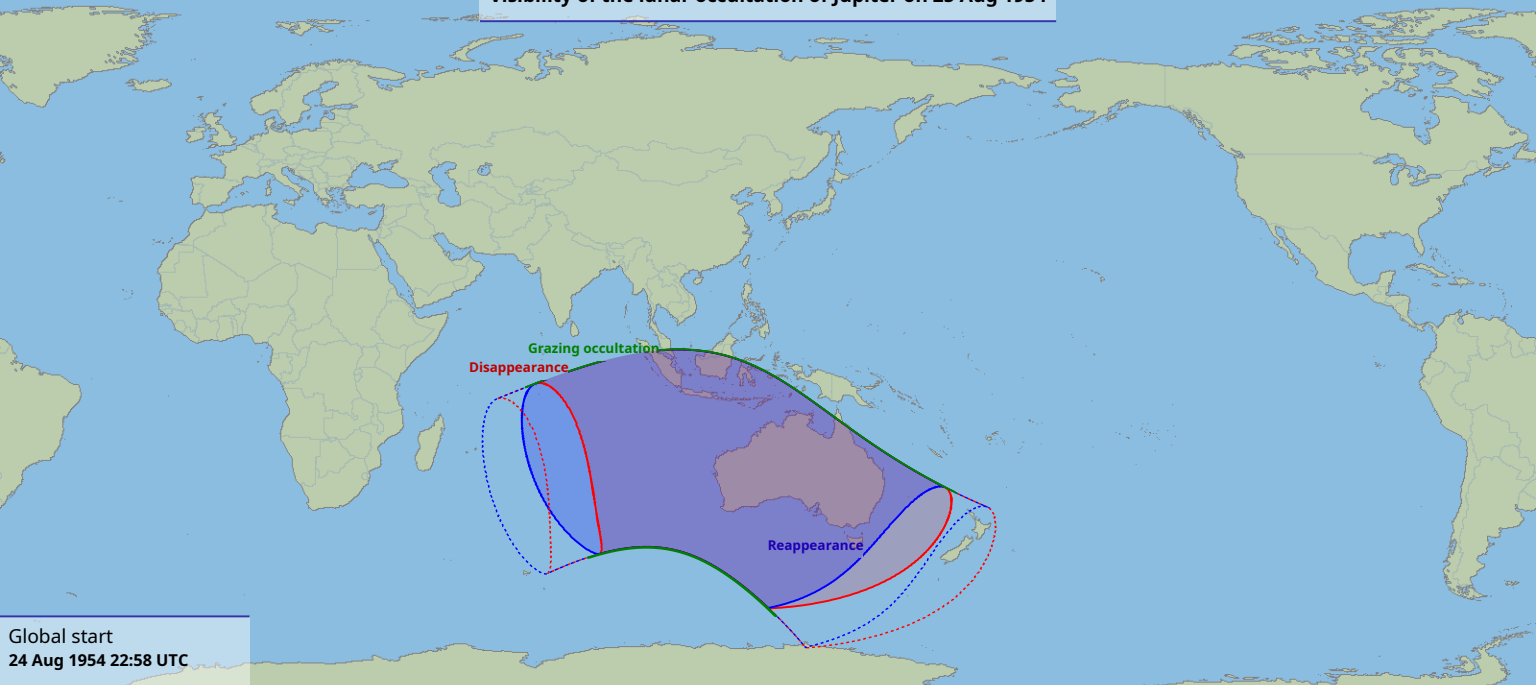

Visibility of the lunar occultation of Jupiter on 25 Aug 1954

Global start
24 Aug 1954 22:58 UTC

Global end
25 Aug 1954 02:44 UTC