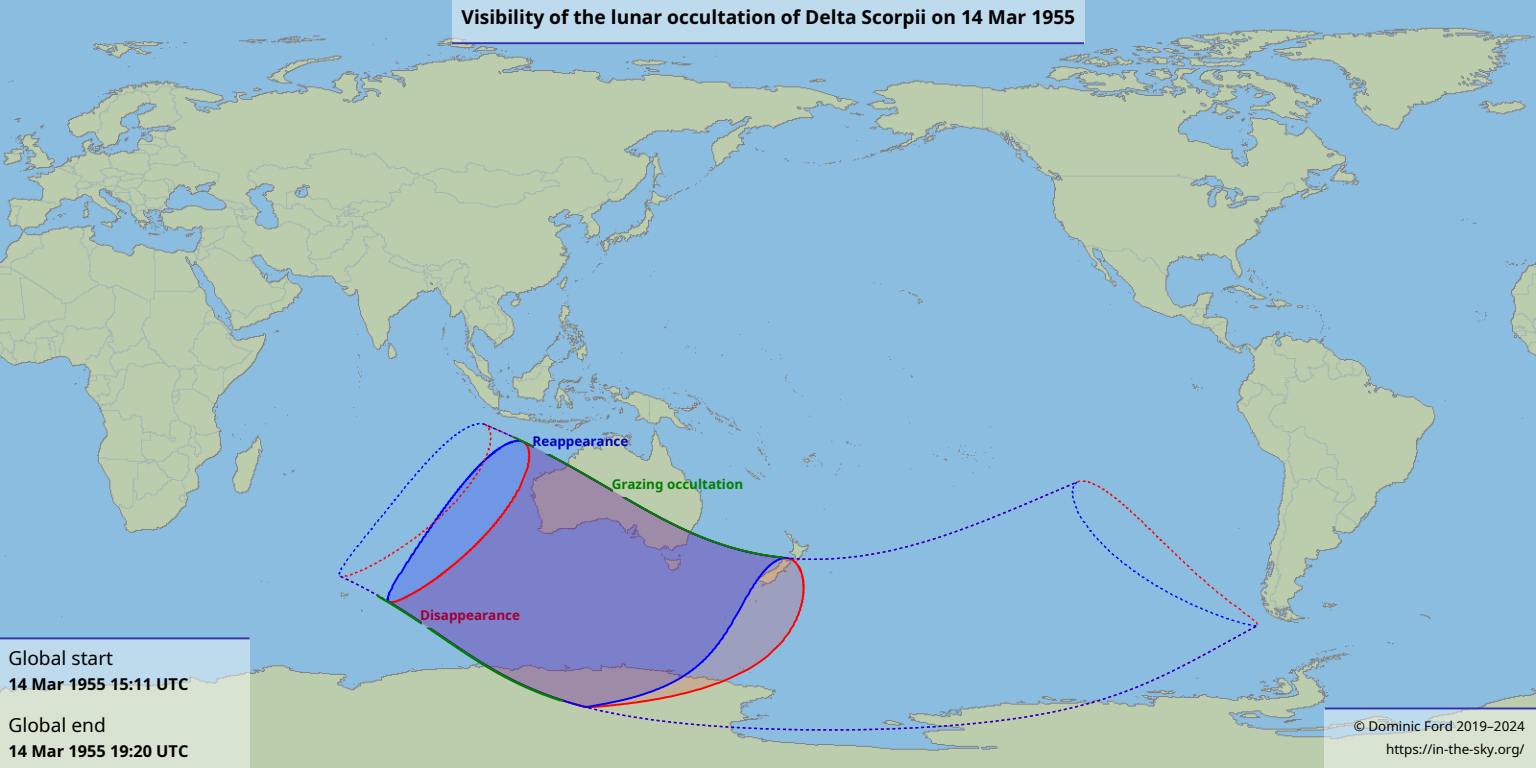

# Visibility of the lunar occultation of Delta Scorpii on 14 Mar 1955

Reappearance

Grazing occultation

Disappearance

Global start  
14 Mar 1955 15:11 UTC

Global end  
14 Mar 1955 19:20 UTC