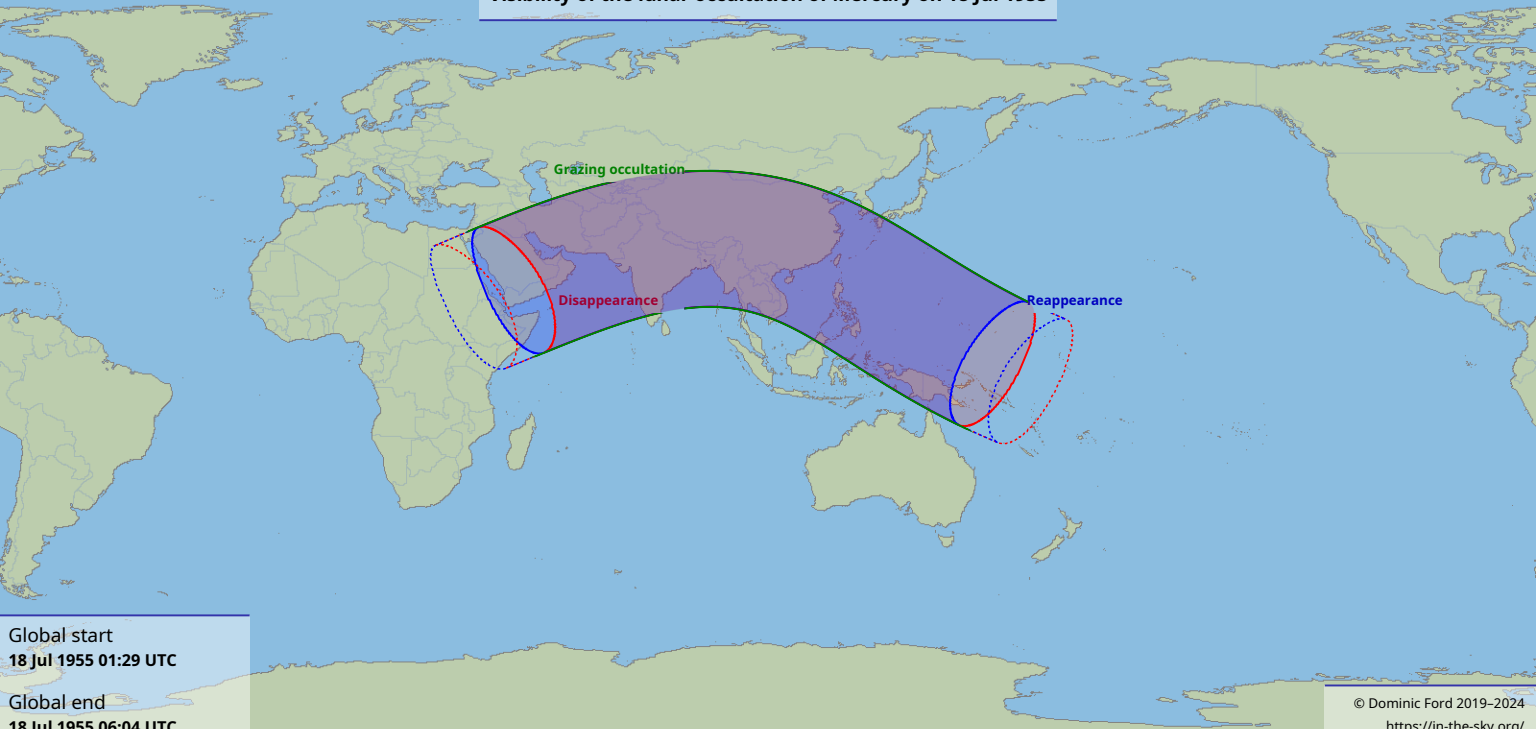

# Visibility of the lunar occultation of Mercury on 18 Jul 1955

Global start  
18 Jul 1955 01:29 UTC

Global end  
18 Jul 1955 06:04 UTC