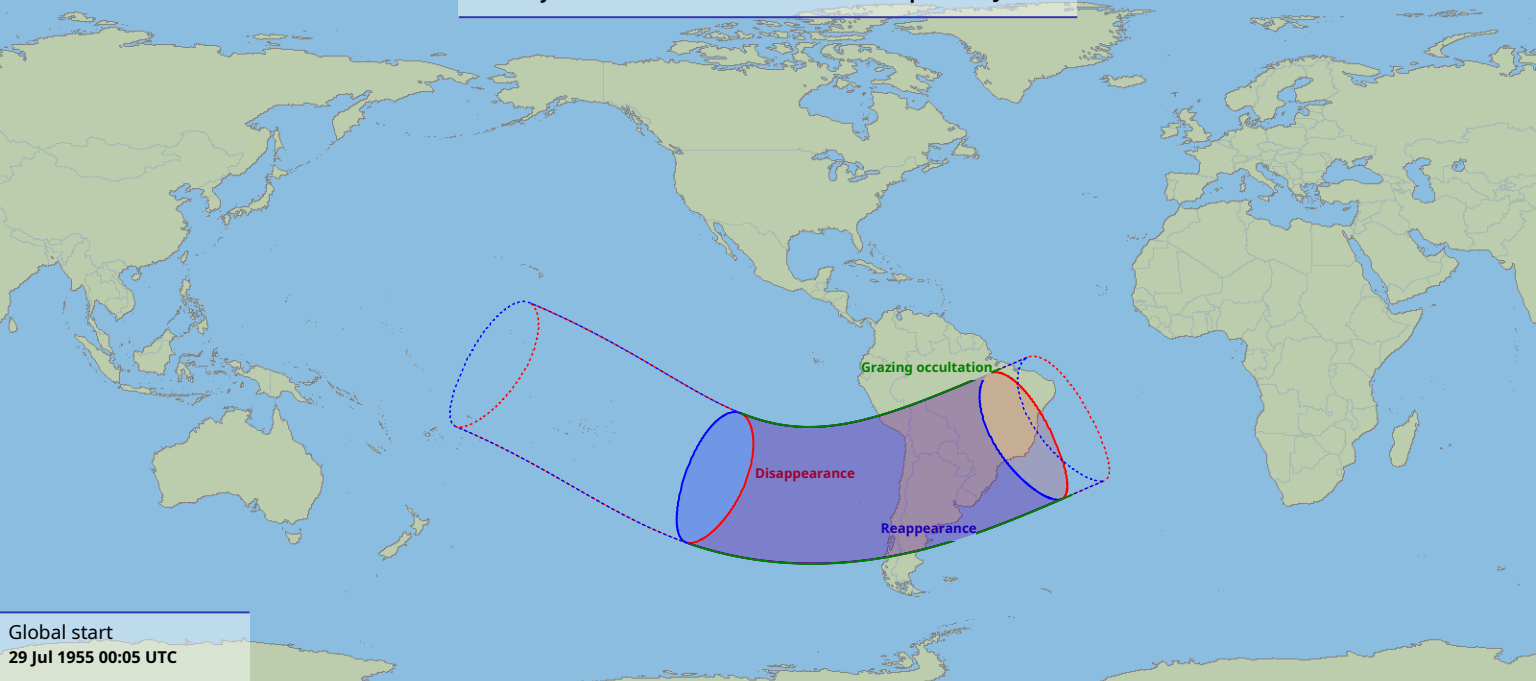

Visibility of the lunar occultation of Delta Scorii on 29 Jul 1955

Global start
29 Jul 1955 00:05 UTC

Global end
29 Jul 1955 04:42 UTC