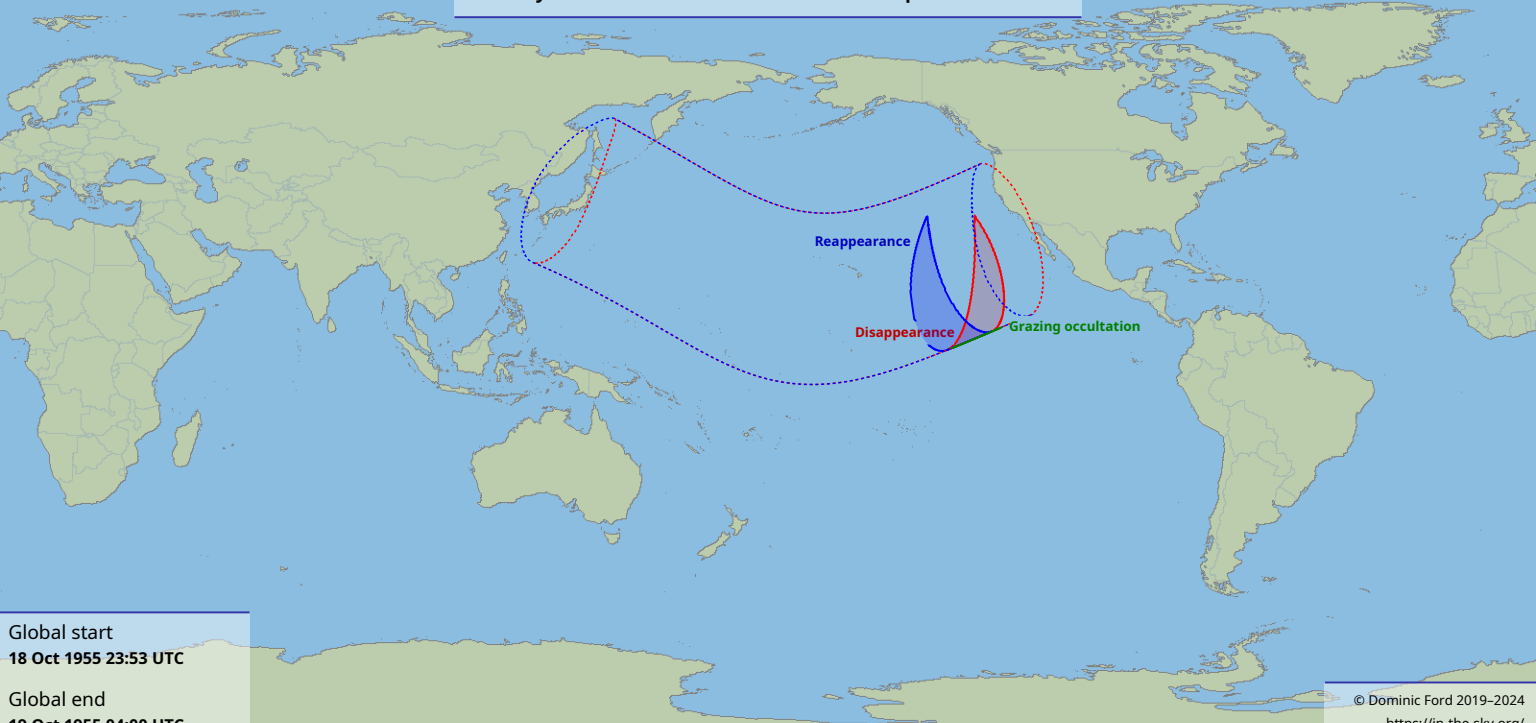

# Visibility of the lunar occultation of Delta Scorpii on 19 Oct 1955

Reappearance

Disappearance

Grazing occultation

Global start  
18 Oct 1955 23:53 UTC

Global end  
19 Oct 1955 04:00 UTC