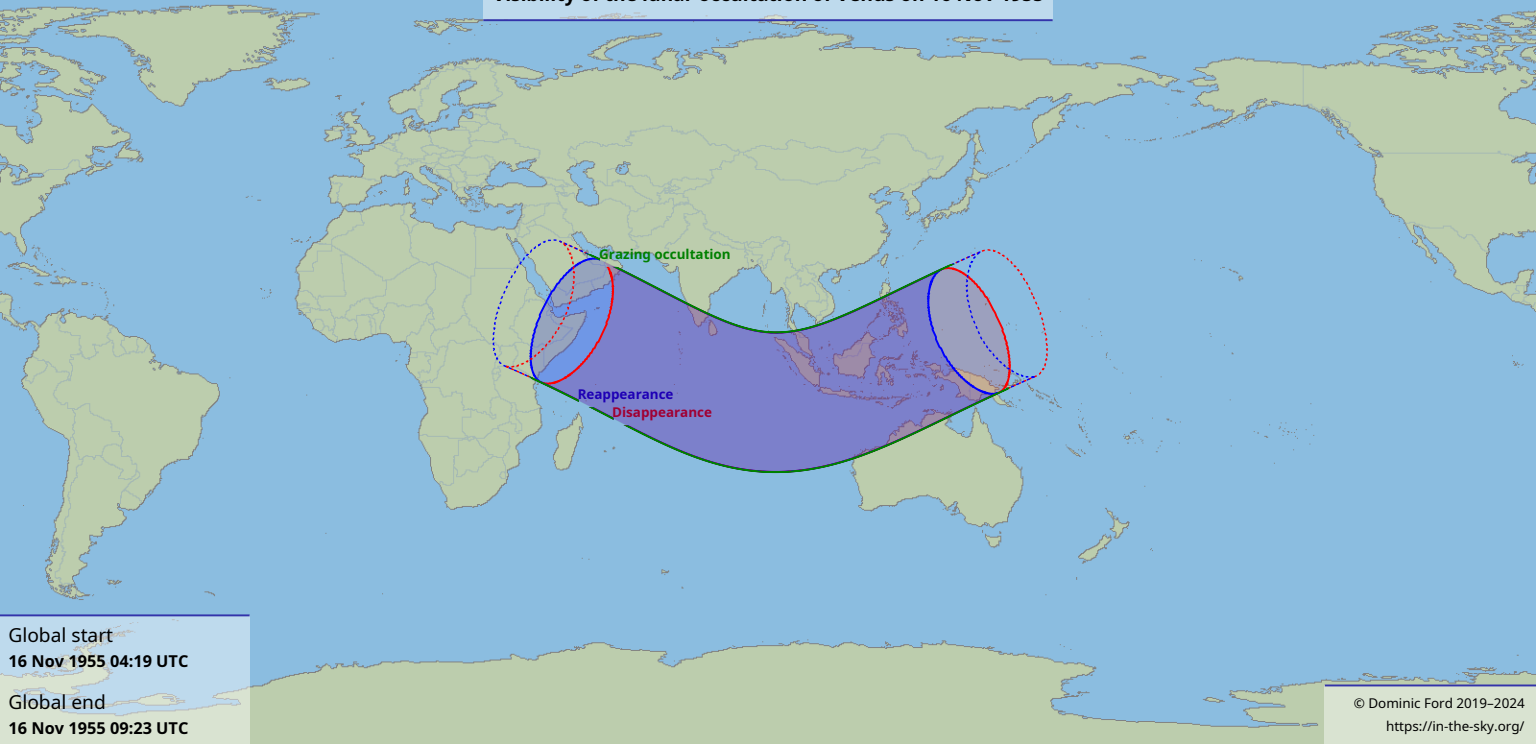

# Visibility of the lunar occultation of Venus on 16 Nov 1955

Global start  
16 Nov 1955 04:19 UTC

Global end  
16 Nov 1955 09:23 UTC